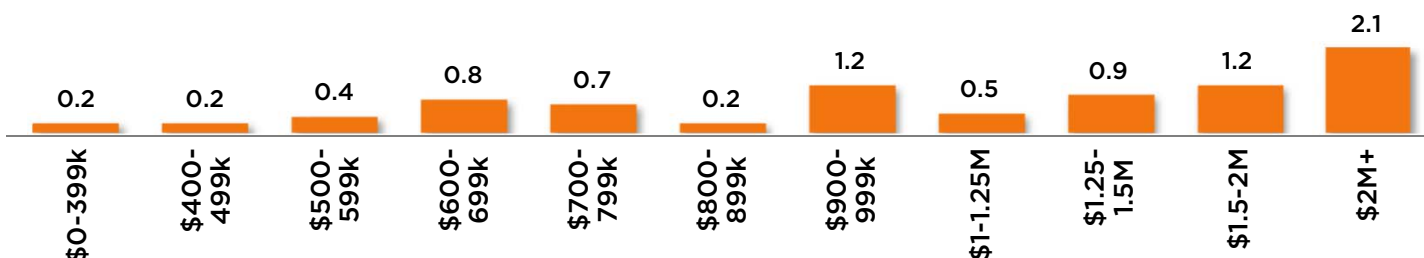

MONTHS OF INVENTORY

■ Buyer's Market
■ Balanced Market
■ Seller's Market

© Copyright 2011-2016, Windermere Real Estate/Mercer Island. Statistics provided by the Northwest Multiple Listing service and deemed accurate but not guaranteed.