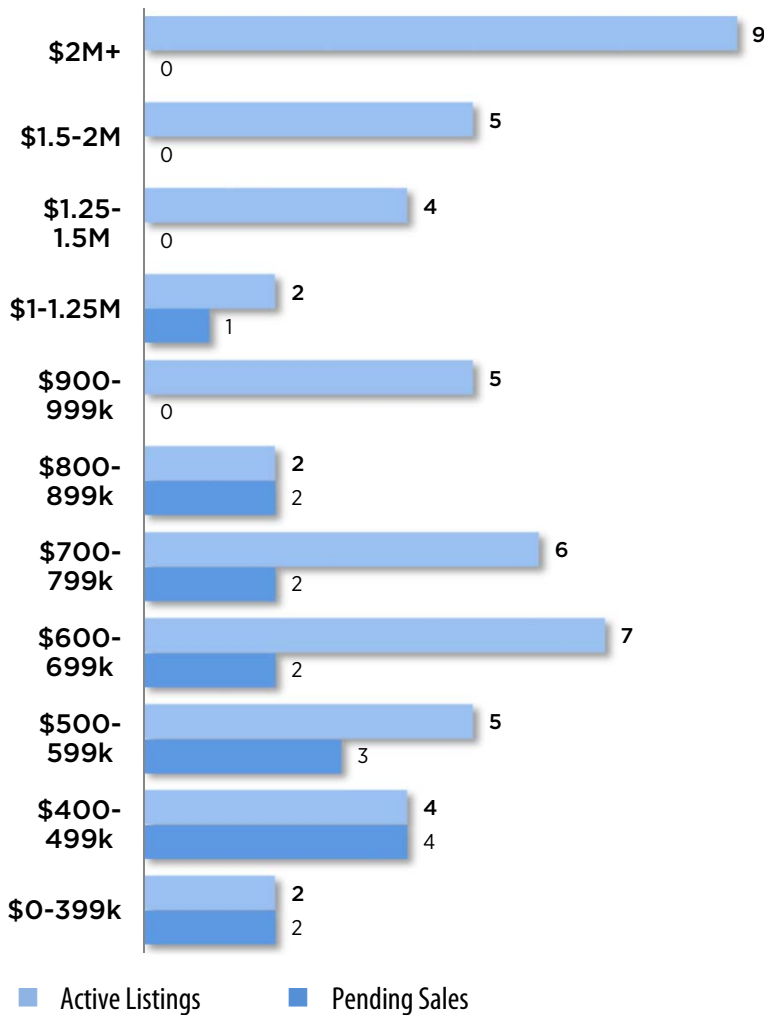

## ACTIVE LISTINGS and PENDING SALES

## THIS WEEK IN Downtown Seattle Condos

Area 701

Active Listings

51

Pending Sales

16

Percent Sold

31%

CHANGE FROM PRIOR WEEK

- Up by 10% or more
- Within 10% +/-
- Down by 10% or more