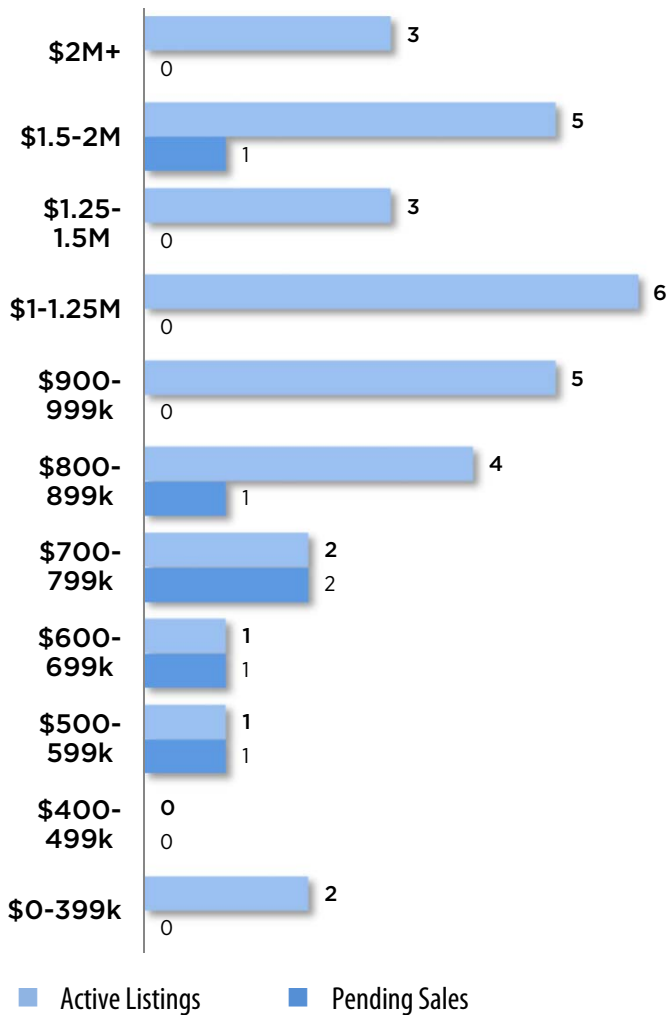

ACTIVE LISTINGS and PENDING SALES

THIS WEEK IN Downtown Bellevue Condos

Area 520

Active Listings

32

Pending Sales

6

Percent Sold

19%

CHANGE FROM PRIOR WEEK

- Up by 10% or more
- Within 10% +/-
- Down by 10% or more

MONTHS OF INVENTORY

■ Buyer's Market ■ Balanced Market ■ Seller's Market

© Copyright 2011-2016, Windermere Real Estate/Mercer Island. Statistics provided by the Northwest Multiple Listing service and deemed accurate but not guaranteed.