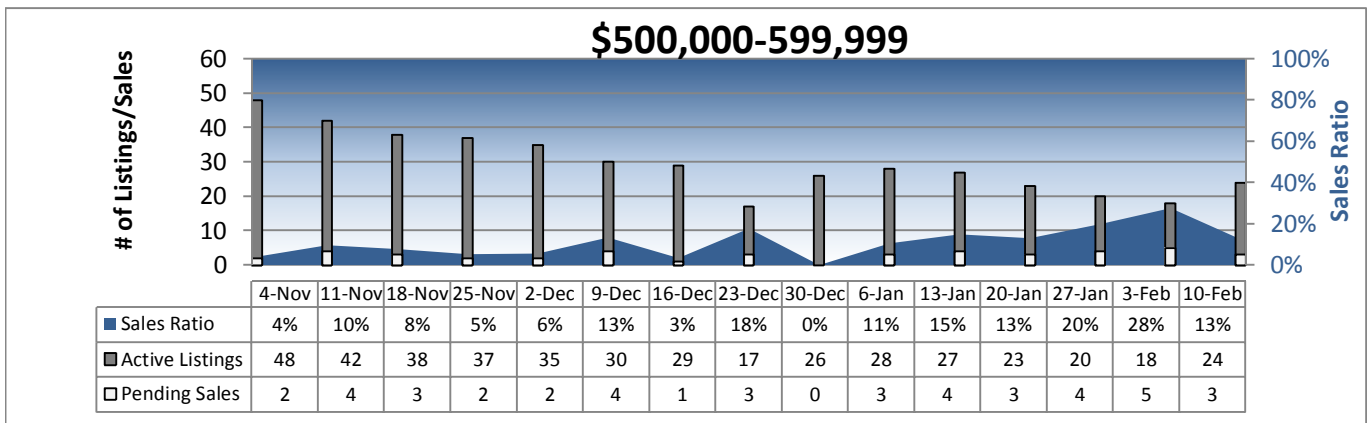

# Area 705 - Ballard-Greenlake Weekly Activity

Prepared by Windermere Real Estate/Mercer Island