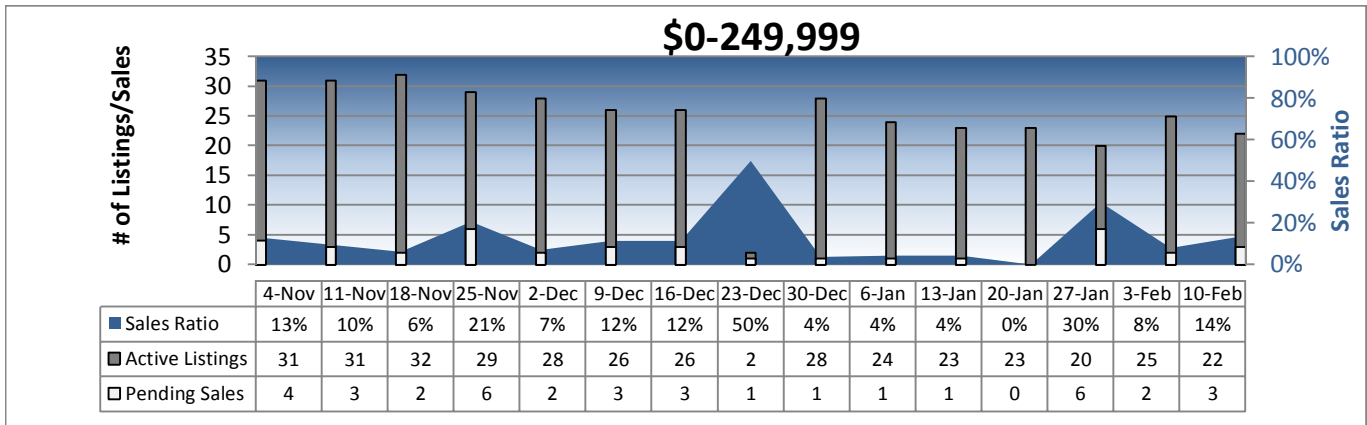

# Area 705 - Ballard-Greenlake Weekly Activity

Prepared by Windermere Real Estate/Mercer Island