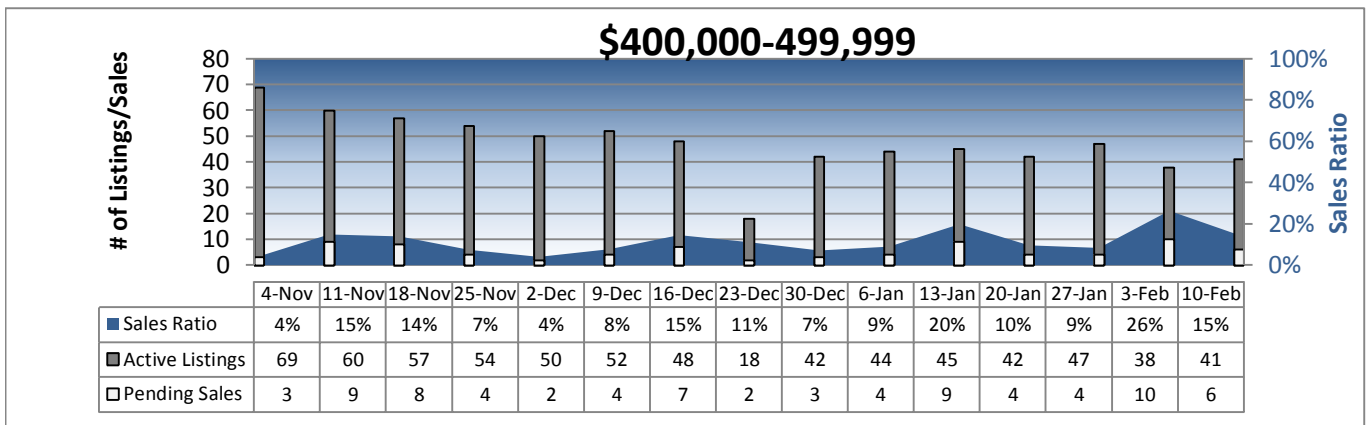

# Area 705 - Ballard-Greenlake Weekly Activity

Prepared by Windermere Real Estate/Mercer Island