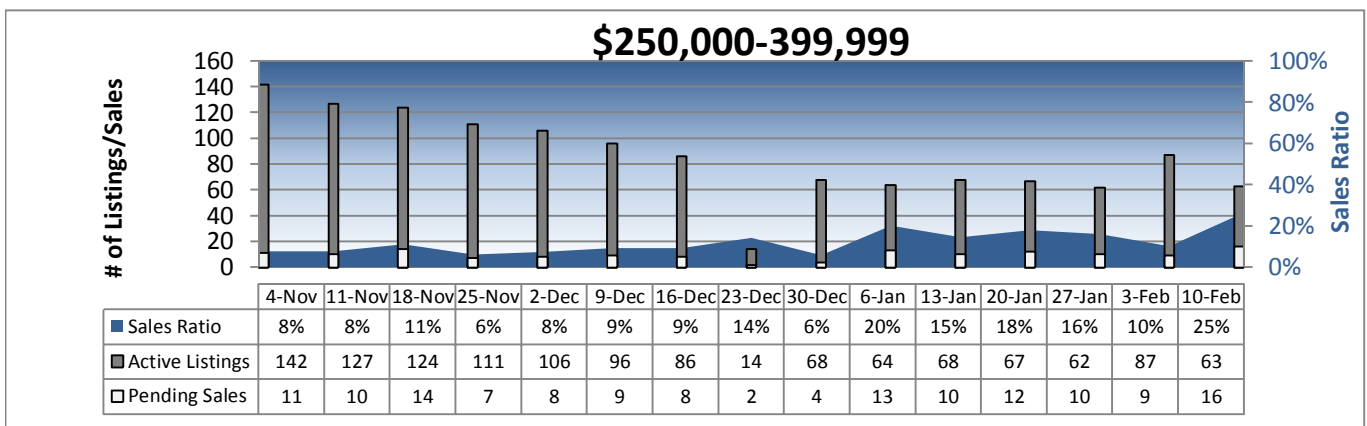

# Area 705 - Ballard-Greenlake Weekly Activity

Prepared by Windermere Real Estate/Mercer Island