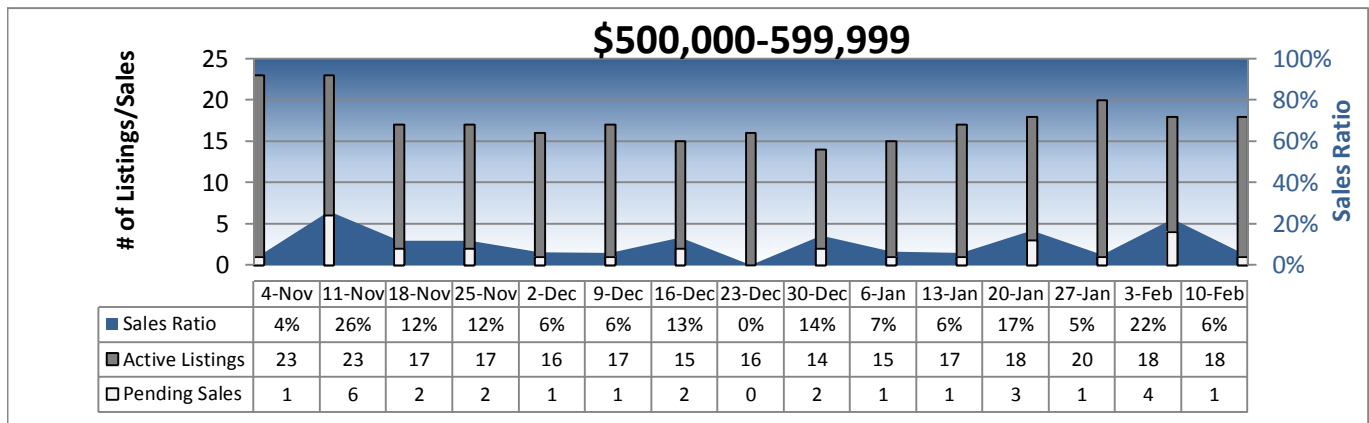

Area 560 - Kirkland-Bridle Trails Weekly Activity

16 Week Snapshot

Area 560 - Kirkland-Bridle Trails Weekly Activity

16 Week Snapshot