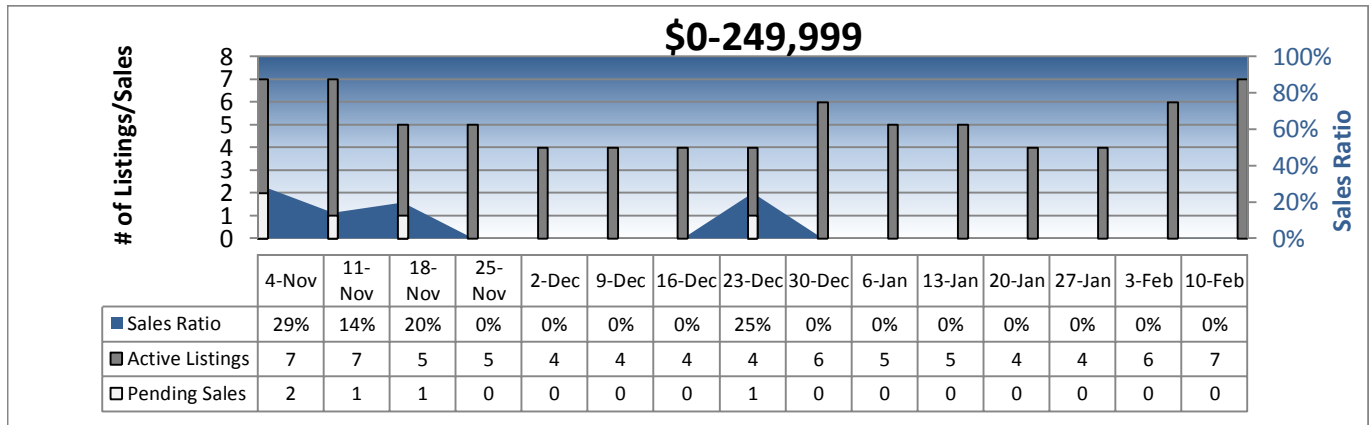

Area 560 - Kirkland-Bridle Trails Weekly Activity

16 Week Snapshot

Area 560 - Kirkland-Bridle Trails Weekly Activity

16 Week Snapshot