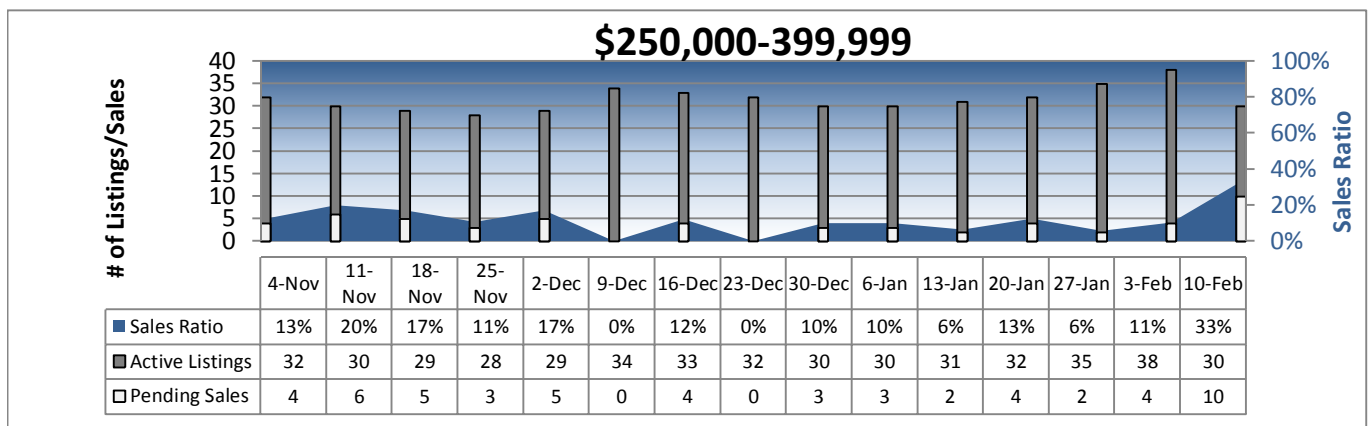

Area 560 - Kirkland-Bridle Trails Weekly Activity

16 Week Snapshot

Area 560 - Kirkland-Bridle Trails Weekly Activity

16 Week Snapshot