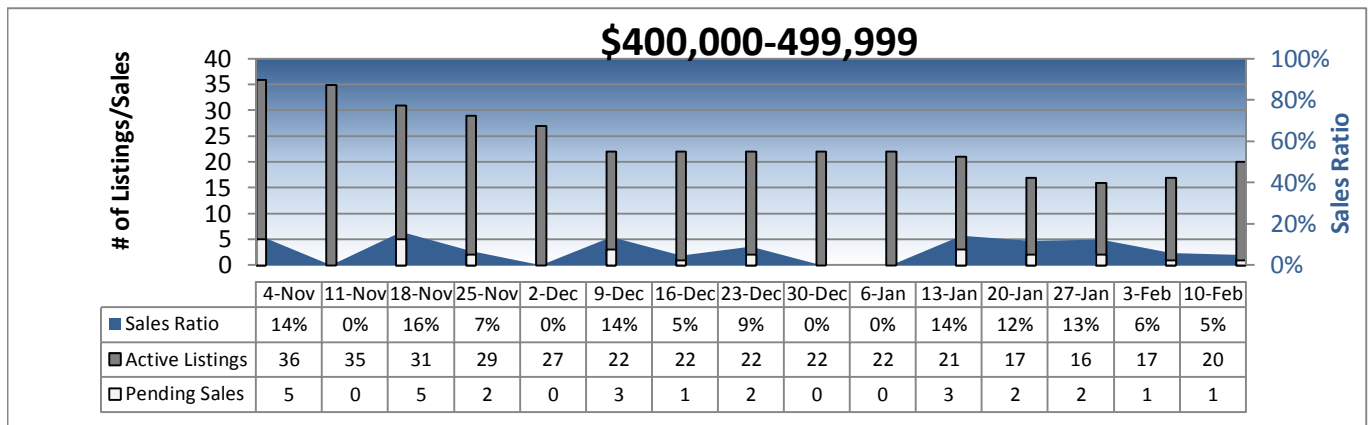

Area 560 - Kirkland-Bridle Trails Weekly Activity

16 Week Snapshot

Area 560 - Kirkland-Bridle Trails Weekly Activity

16 Week Snapshot