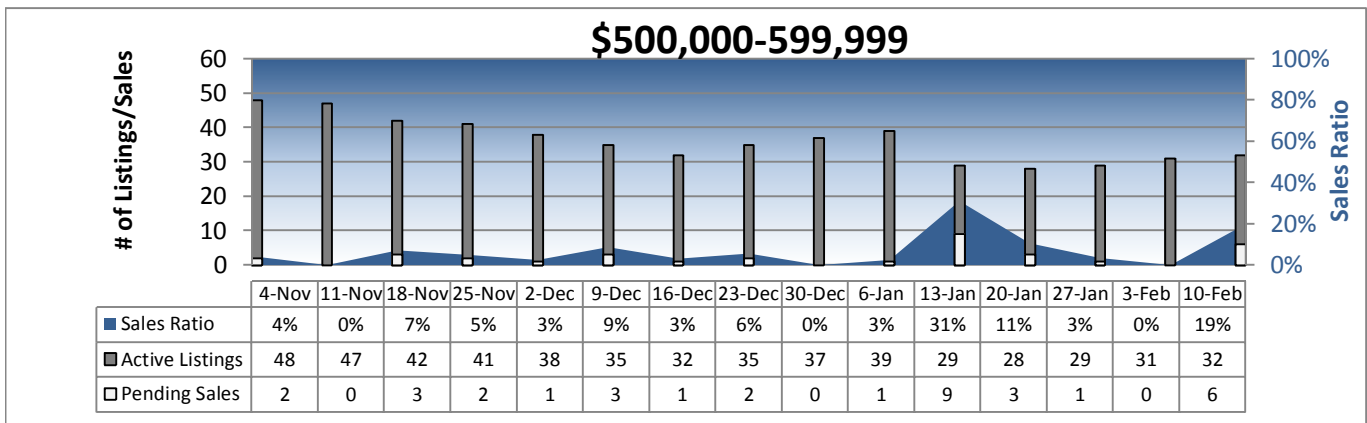

Area 500 - East Side-South Weekly Activity

Prepared by Windermere Real Estate/Mercer Island

Area 500 - East Side-South Weekly Activity

Prepared by Windermere Real Estate/Mercer Island