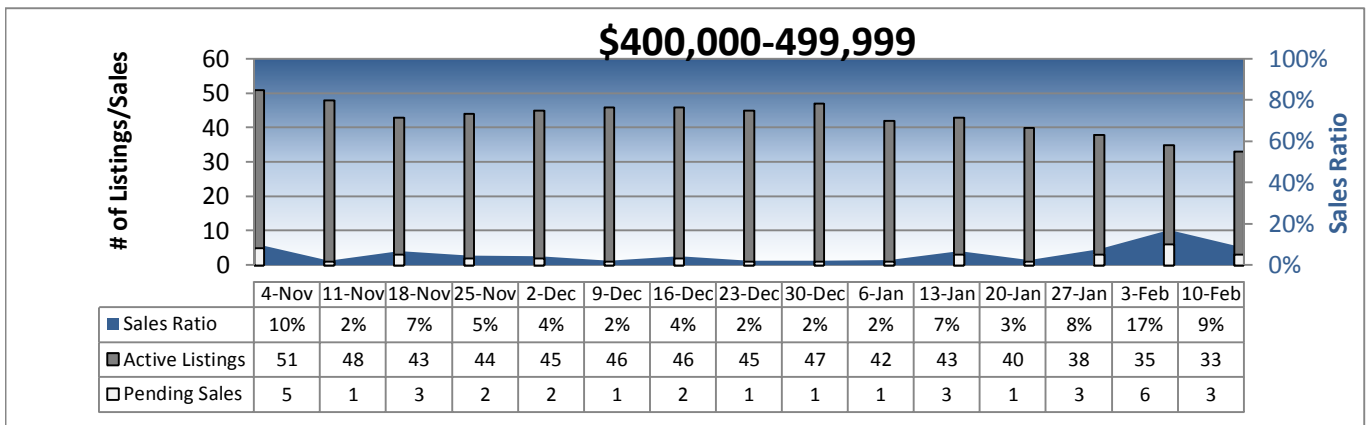

Area 500 - East Side-South Weekly Activity

Prepared by Windermere Real Estate/Mercer Island

Area 500 - East Side-South Weekly Activity

Prepared by Windermere Real Estate/Mercer Island