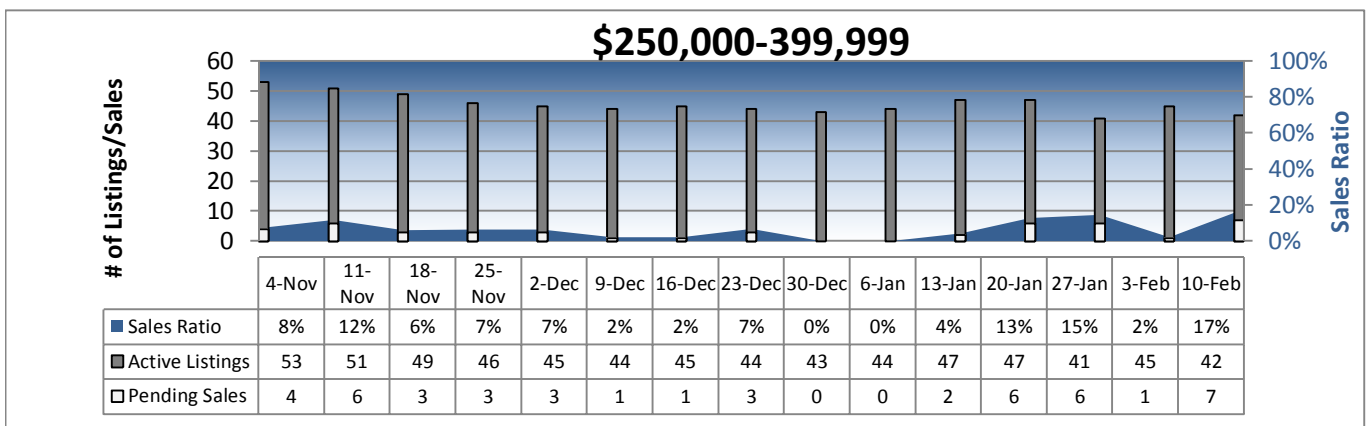

Area 500 - East Side-South Weekly Activity

Prepared by Windermere Real Estate/Mercer Island

Area 500 - East Side-South Weekly Activity

Prepared by Windermere Real Estate/Mercer Island