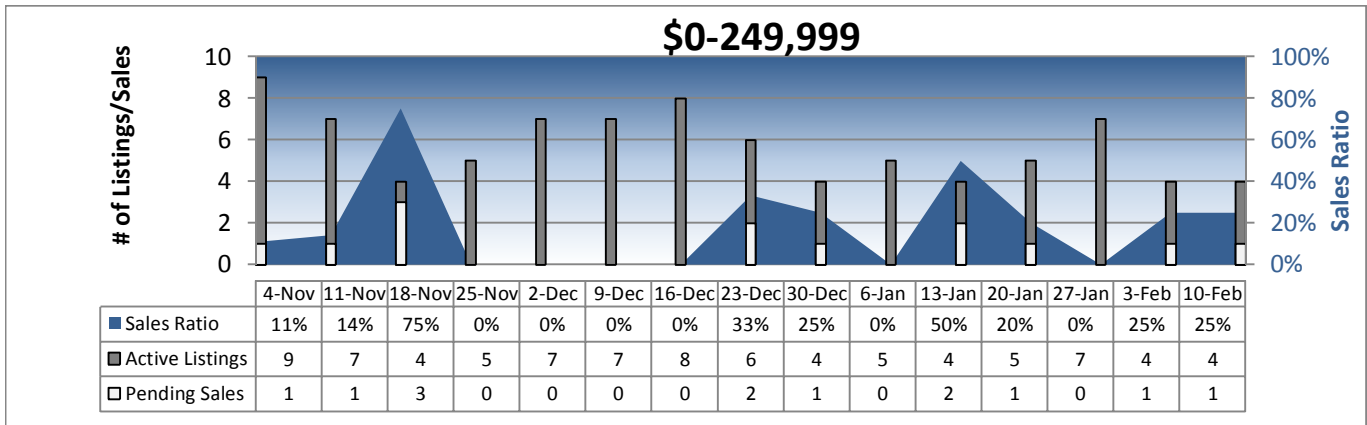

Area 500 - East Side-South Weekly Activity

Prepared by Windermere Real Estate/Mercer Island

Area 500 - East Side-South Weekly Activity

Prepared by Windermere Real Estate/Mercer Island