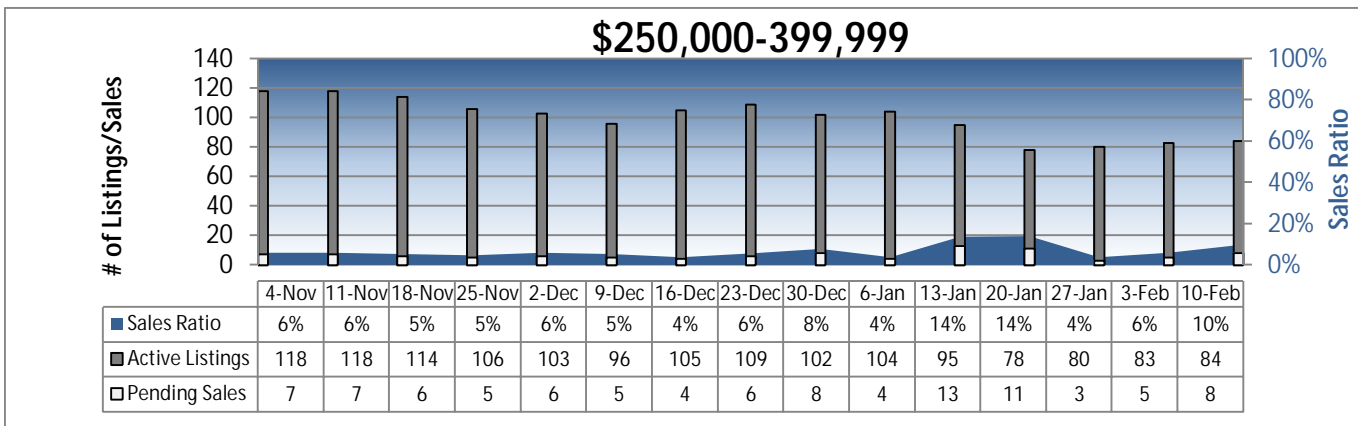

Area 140 - West Seattle Weekly Activity

Prepared by Windermere Real Estate/Mercer Island

Area 140 - West Seattle Weekly Activity

Prepared by Windermere Real Estate/Mercer Island