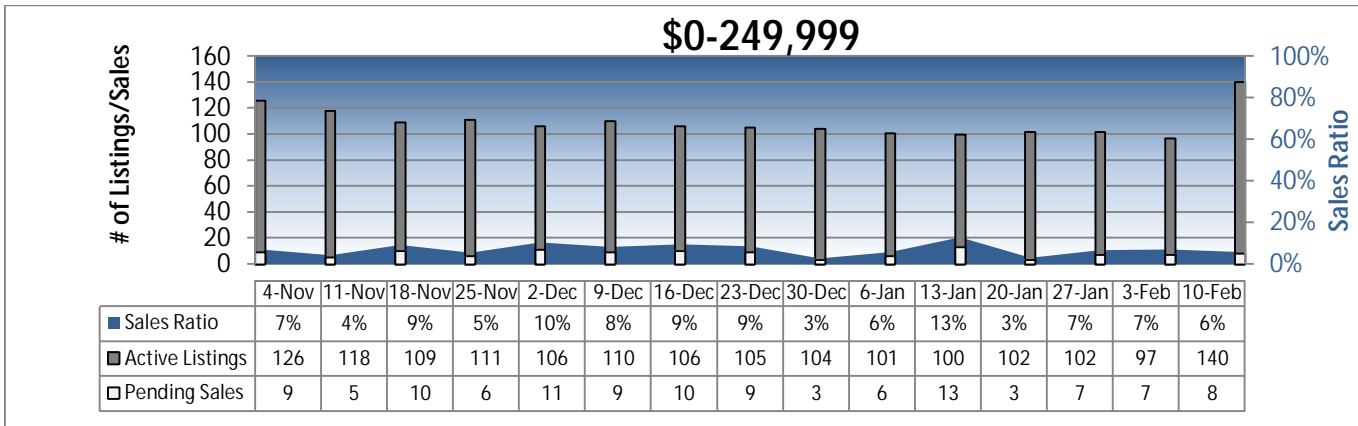

Area 140 - West Seattle Weekly Activity

Prepared by Windermere Real Estate/Mercer Island

Area 140 - West Seattle Weekly Activity

Prepared by Windermere Real Estate/Mercer Island