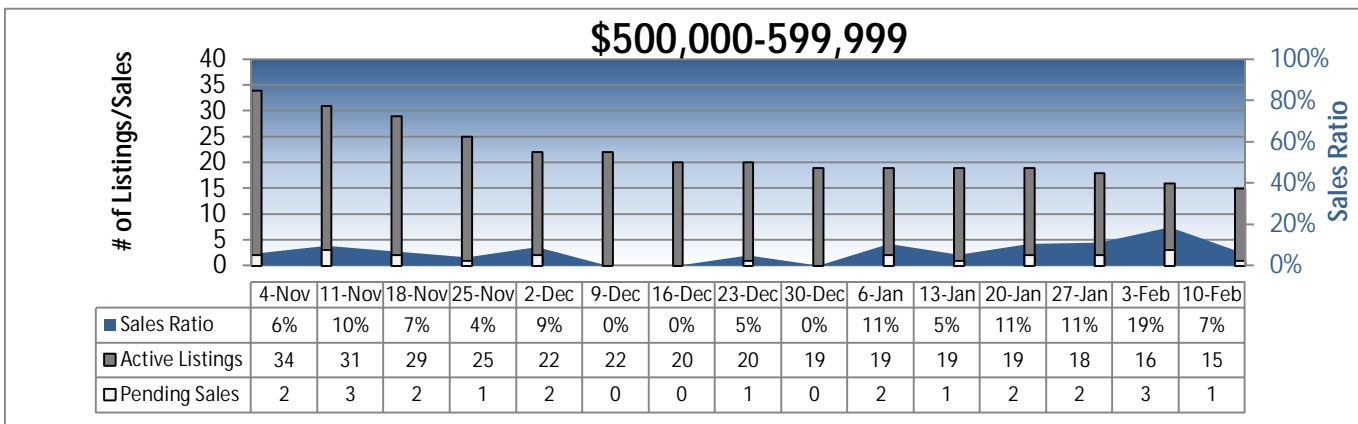

Area 140 - West Seattle Weekly Activity

Prepared by Windermere Real Estate/Mercer Island

Area 140 - West Seattle Weekly Activity

Prepared by Windermere Real Estate/Mercer Island