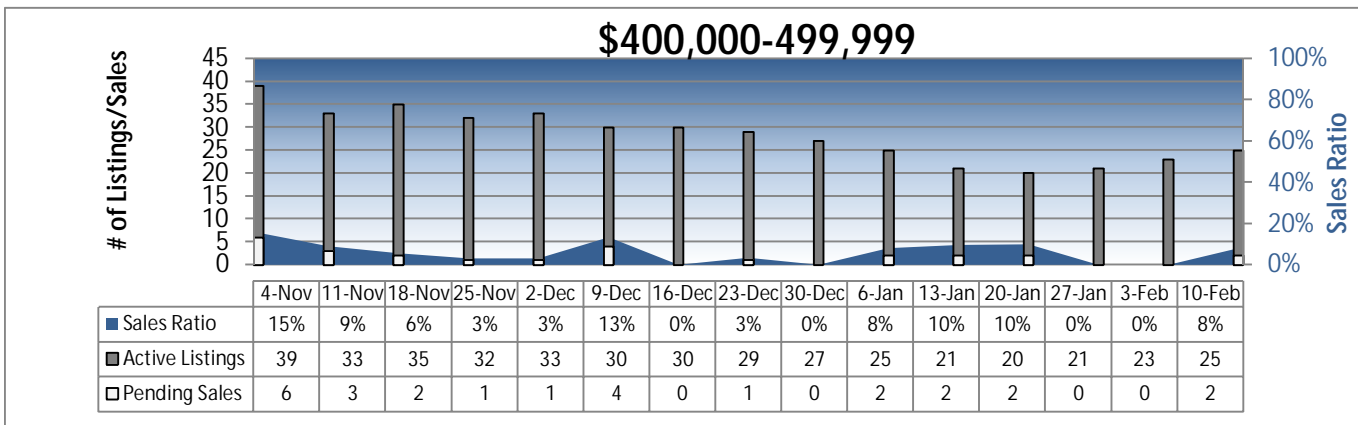

Area 140 - West Seattle Weekly Activity

Prepared by Windermere Real Estate/Mercer Island

Area 140 - West Seattle Weekly Activity

Prepared by Windermere Real Estate/Mercer Island