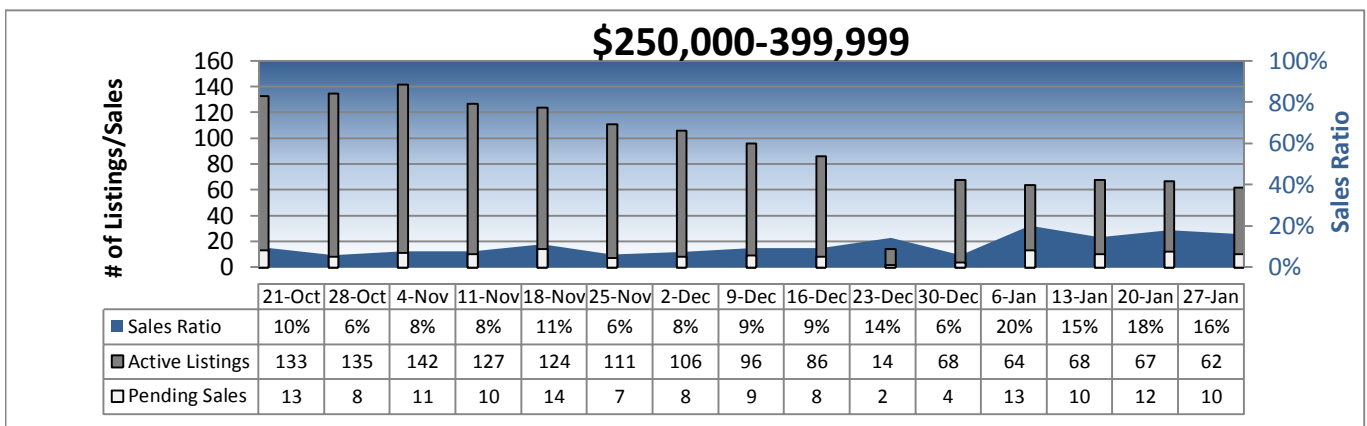

# Area 705 - Ballard-Greenlake Weekly Activity

Prepared by Windermere Real Estate/Mercer Island