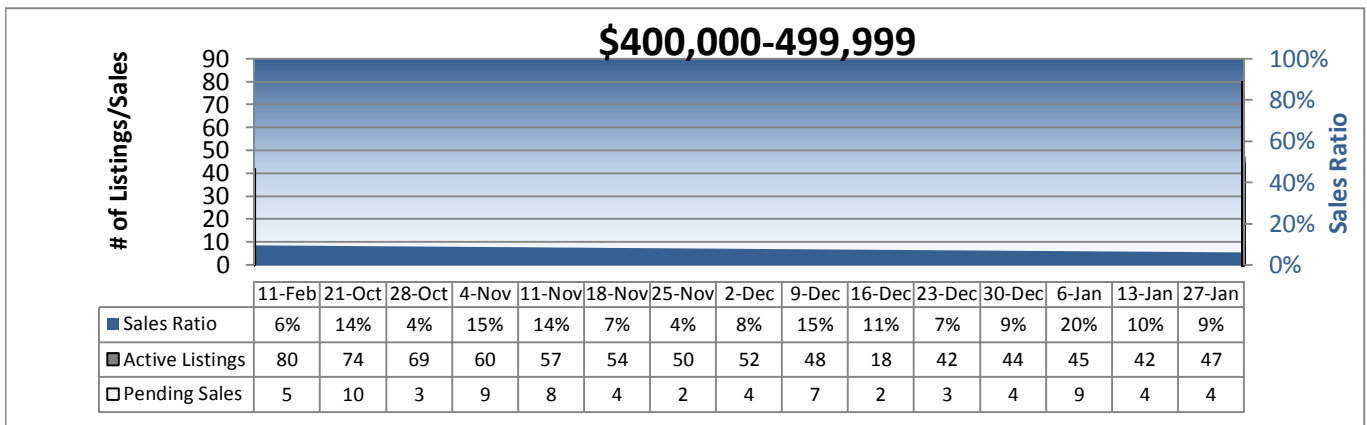

# Area 705 - Ballard-Greenlake Weekly Activity

Prepared by Windermere Real Estate/Mercer Island