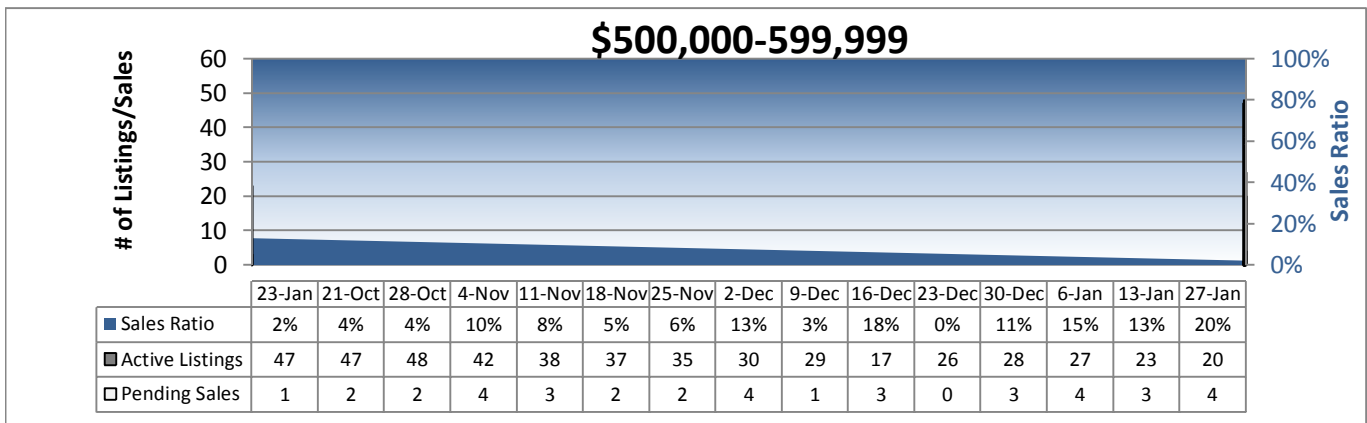

# Area 705 - Ballard-Greenlake Weekly Activity

Prepared by Windermere Real Estate/Mercer Island