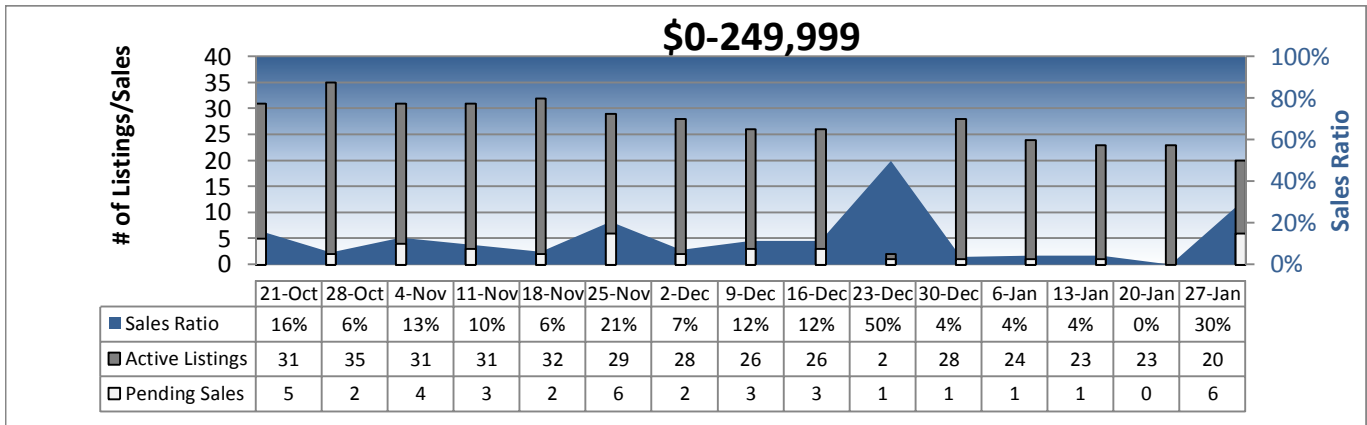

# Area 705 - Ballard-Greenlake Weekly Activity

Prepared by Windermere Real Estate/Mercer Island