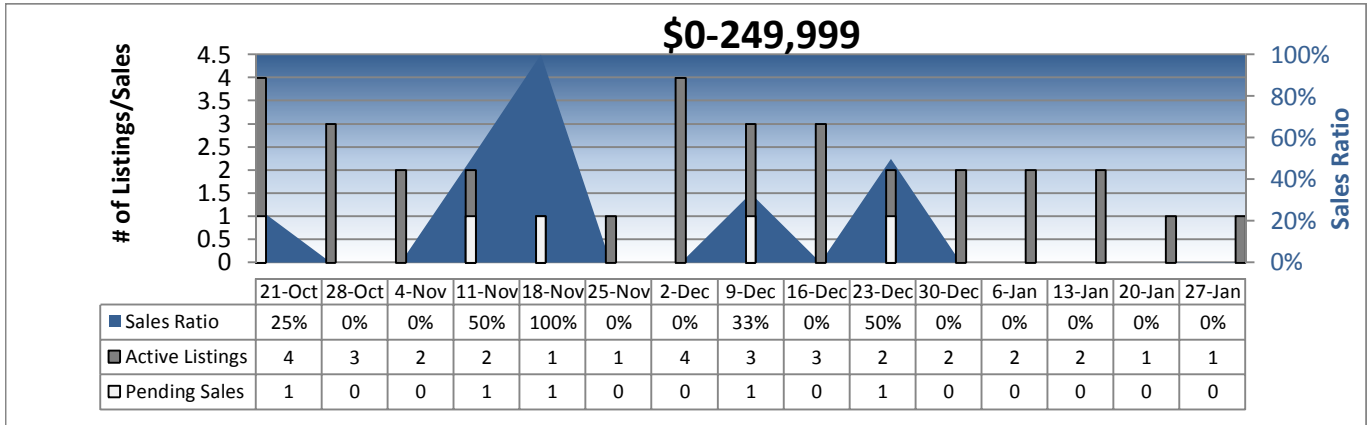

Area 700 - Queen Anne-Magnolia Weekly Activity

Prepared by Windermere Real Estate/Mercer Island

Area 700 - Queen Anne-Magnolia Weekly Activity

Prepared by Windermere Real Estate/Mercer Island

Area 700 - Queen Anne-Magnolia Weekly Activity