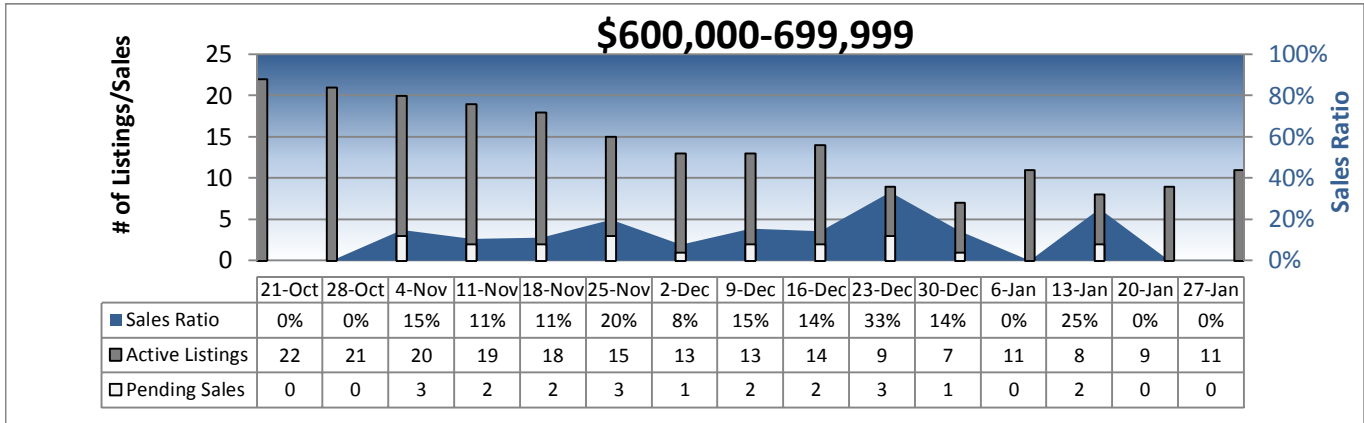

Area 700 - Queen Anne-Magnolia Weekly Activity

Prepared by Windermere Real Estate/Mercer Island

Area 700 - Queen Anne-Magnolia Weekly Activity

Prepared by Windermere Real Estate/Mercer Island

Area 700 - Queen Anne-Magnolia Weekly Activity