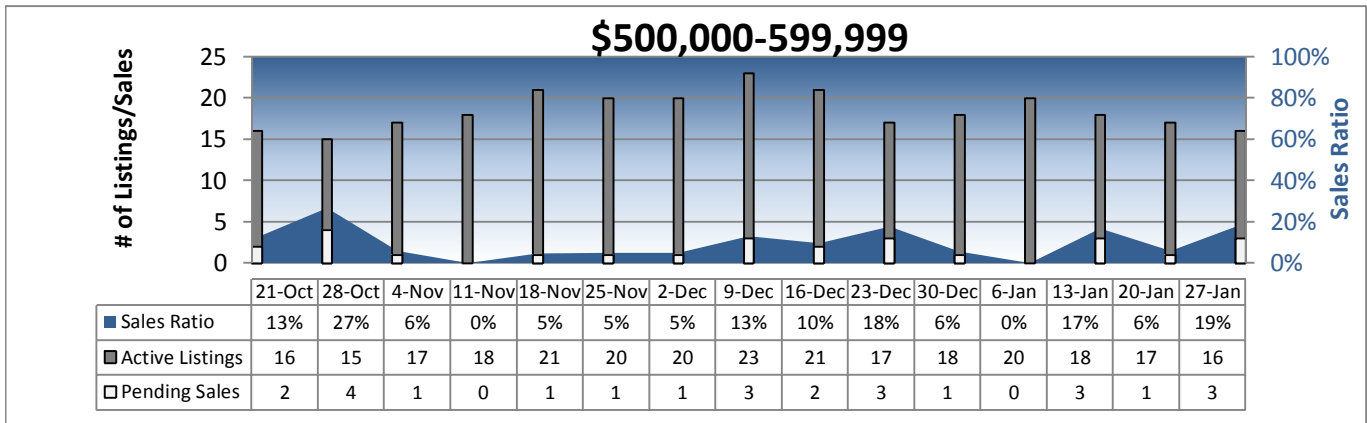

Area 700 - Queen Anne-Magnolia Weekly Activity

Prepared by Windermere Real Estate/Mercer Island

Area 700 - Queen Anne-Magnolia Weekly Activity

Prepared by Windermere Real Estate/Mercer Island

Area 700 - Queen Anne-Magnolia Weekly Activity