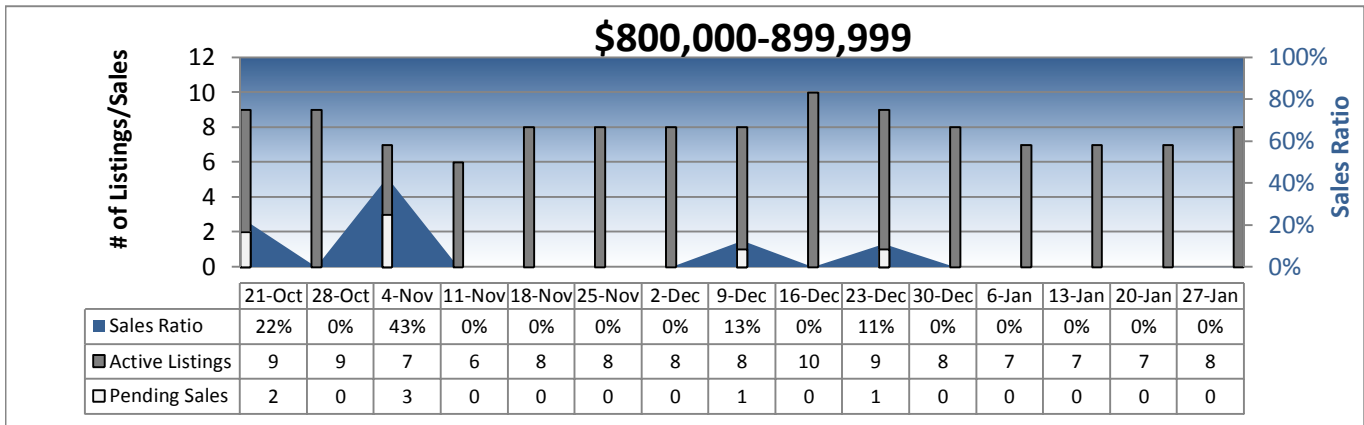

Area 700 - Queen Anne-Magnolia Weekly Activity

Prepared by Windermere Real Estate/Mercer Island

Area 700 - Queen Anne-Magnolia Weekly Activity

Prepared by Windermere Real Estate/Mercer Island

Area 700 - Queen Anne-Magnolia Weekly Activity