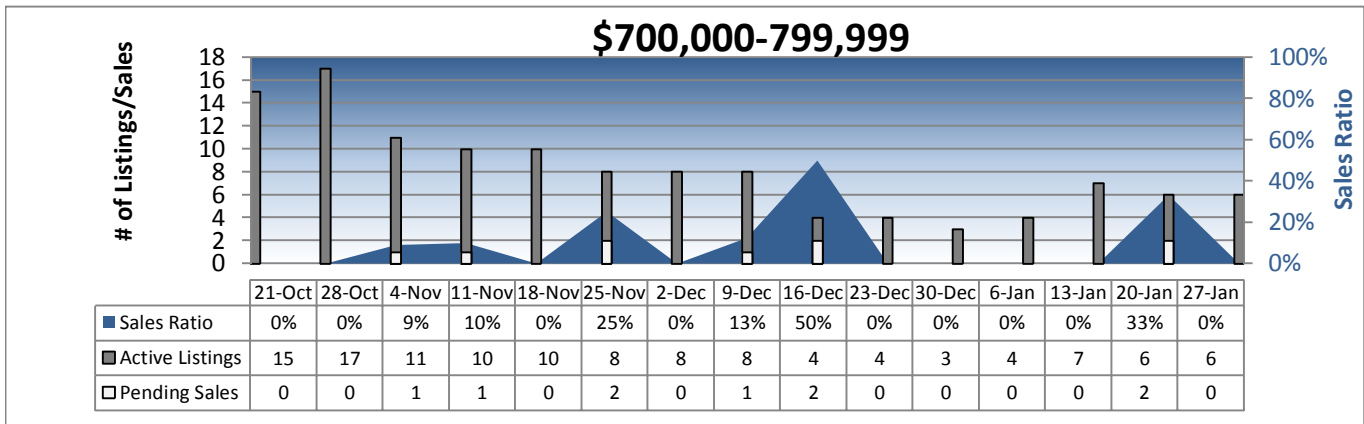

Area 700 - Queen Anne-Magnolia Weekly Activity

Prepared by Windermere Real Estate/Mercer Island

Area 700 - Queen Anne-Magnolia Weekly Activity

Prepared by Windermere Real Estate/Mercer Island

Area 700 - Queen Anne-Magnolia Weekly Activity