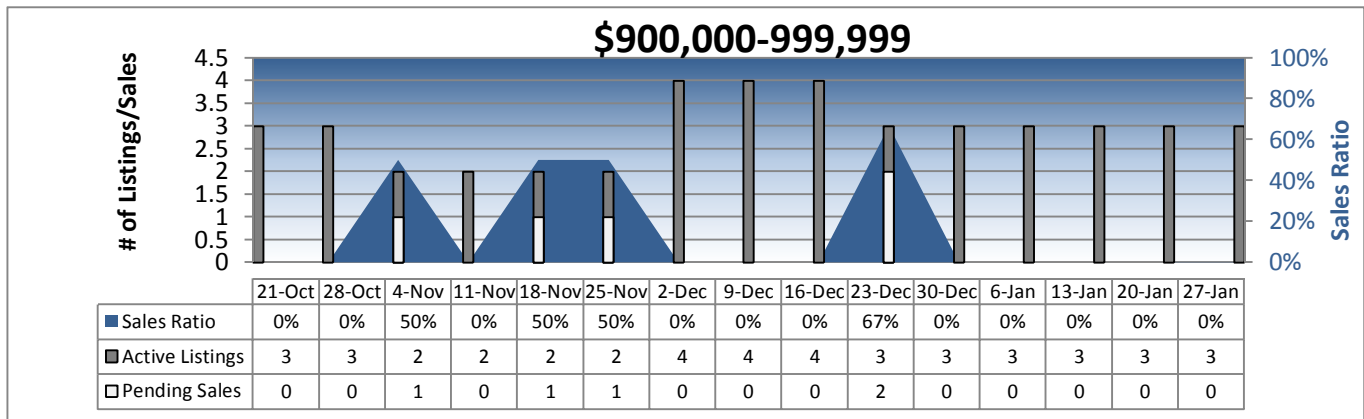

Area 700 - Queen Anne-Magnolia Weekly Activity

Prepared by Windermere Real Estate/Mercer Island

Area 700 - Queen Anne-Magnolia Weekly Activity

Prepared by Windermere Real Estate/Mercer Island

Area 700 - Queen Anne-Magnolia Weekly Activity