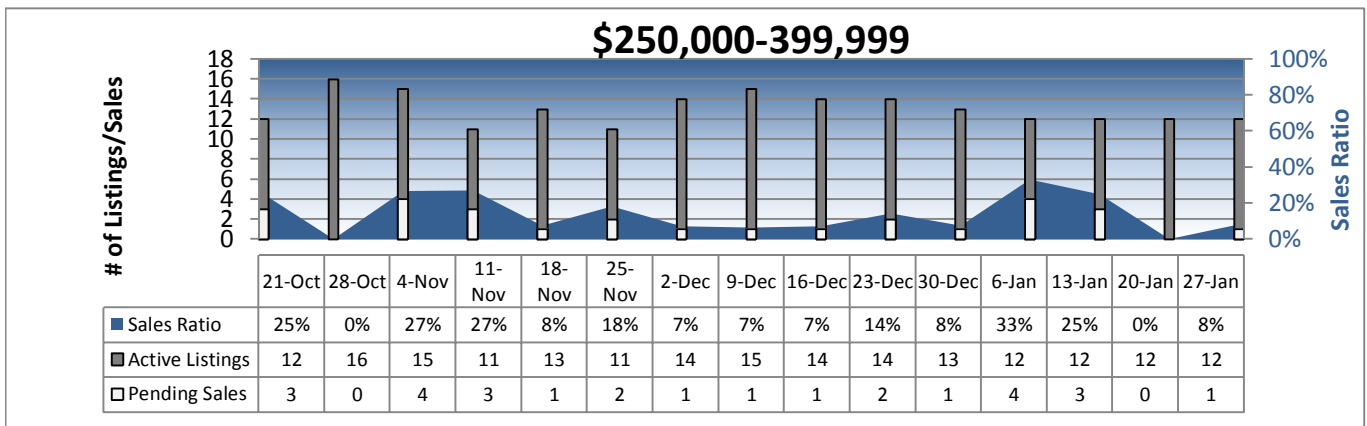

Area 700 - Queen Anne-Magnolia Weekly Activity

Prepared by Windermere Real Estate/Mercer Island

Area 700 - Queen Anne-Magnolia Weekly Activity

Prepared by Windermere Real Estate/Mercer Island

Area 700 - Queen Anne-Magnolia Weekly Activity