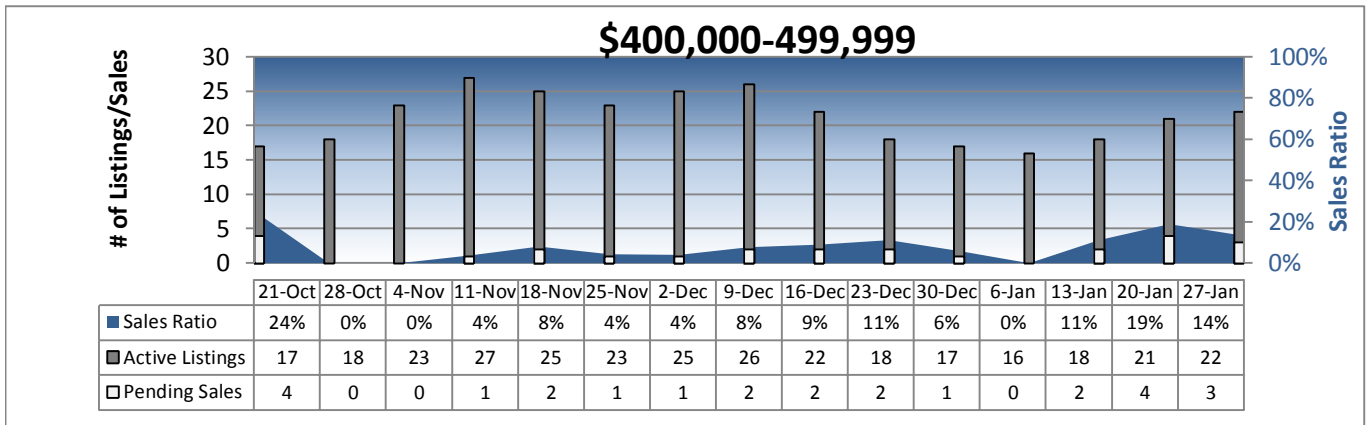

Area 700 - Queen Anne-Magnolia Weekly Activity

Prepared by Windermere Real Estate/Mercer Island

Area 700 - Queen Anne-Magnolia Weekly Activity

Prepared by Windermere Real Estate/Mercer Island

Area 700 - Queen Anne-Magnolia Weekly Activity