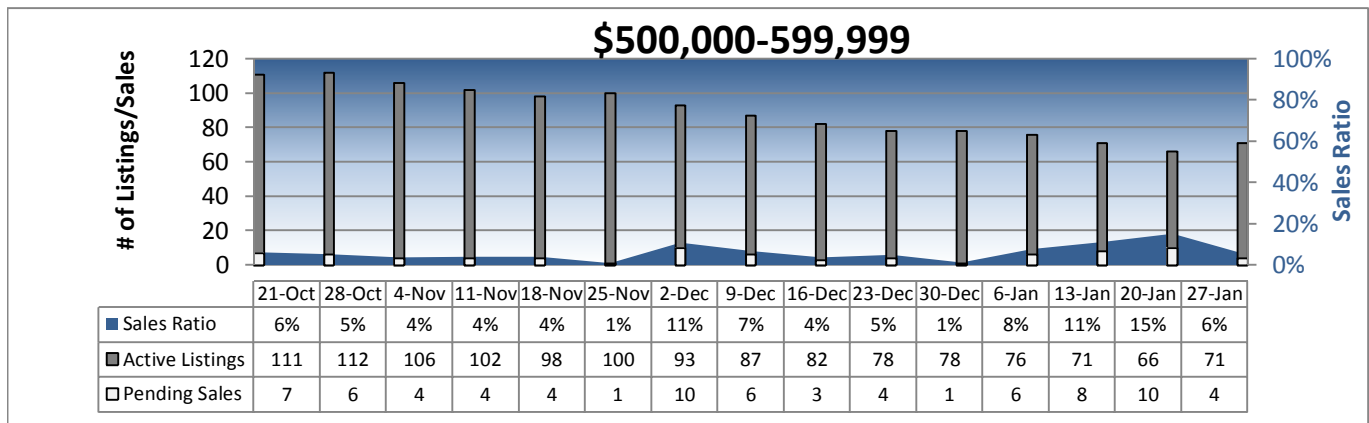

Area 540 - East of Lake Sammamish Weekly Activity

Prepared by Windermere Real Estate/Mercer Island

Area 540 - East of Lake Sammamish Weekly Activity

Prepared by Windermere Real Estate/Mercer Island