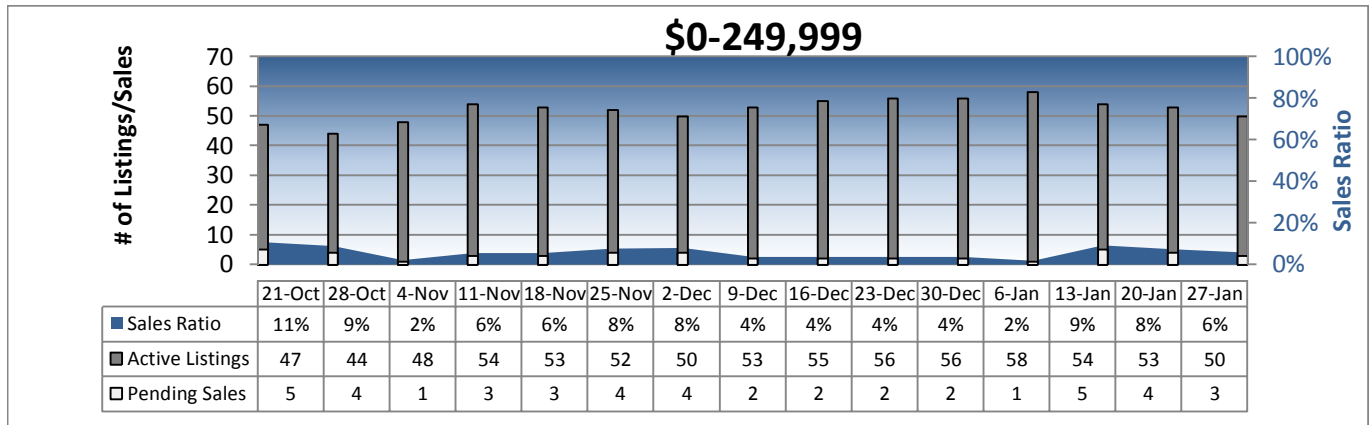

Area 540 - East of Lake Sammamish Weekly Activity

Prepared by Windermere Real Estate/Mercer Island

Area 540 - East of Lake Sammamish Weekly Activity

Prepared by Windermere Real Estate/Mercer Island