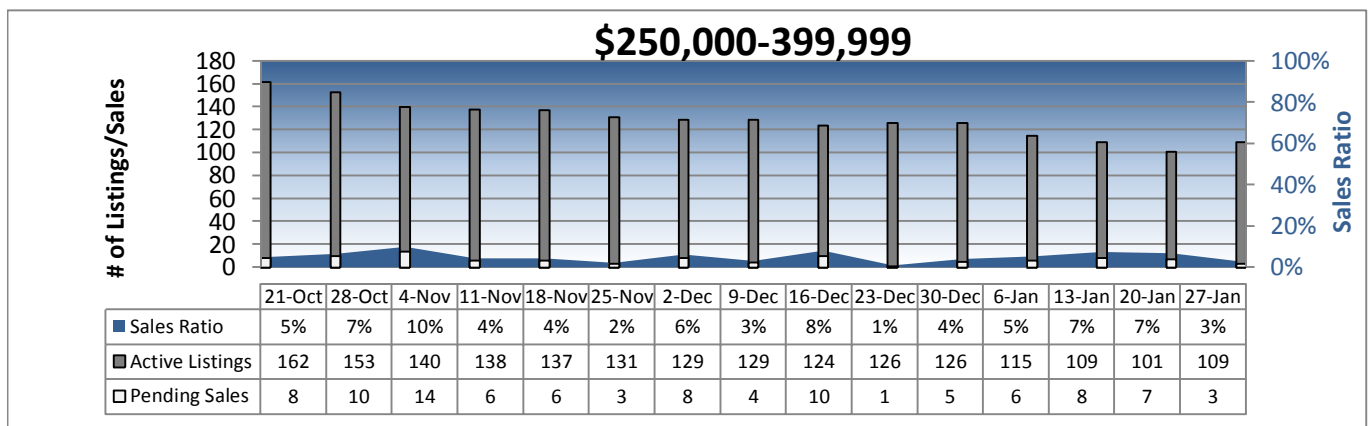

Area 540 - East of Lake Sammamish Weekly Activity

Prepared by Windermere Real Estate/Mercer Island

Area 540 - East of Lake Sammamish Weekly Activity

Prepared by Windermere Real Estate/Mercer Island