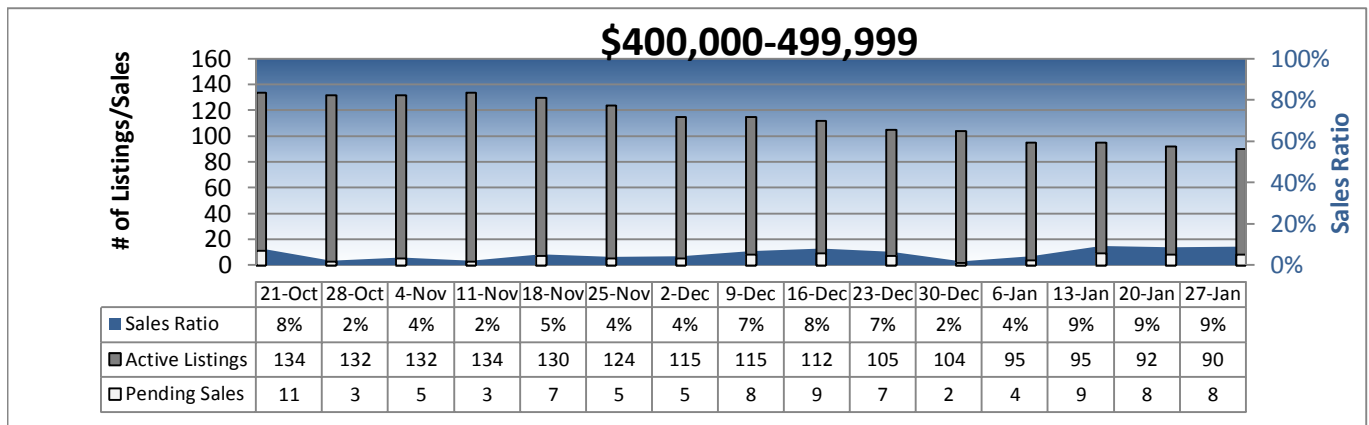

Area 540 - East of Lake Sammamish Weekly Activity

Prepared by Windermere Real Estate/Mercer Island

Area 540 - East of Lake Sammamish Weekly Activity

Prepared by Windermere Real Estate/Mercer Island