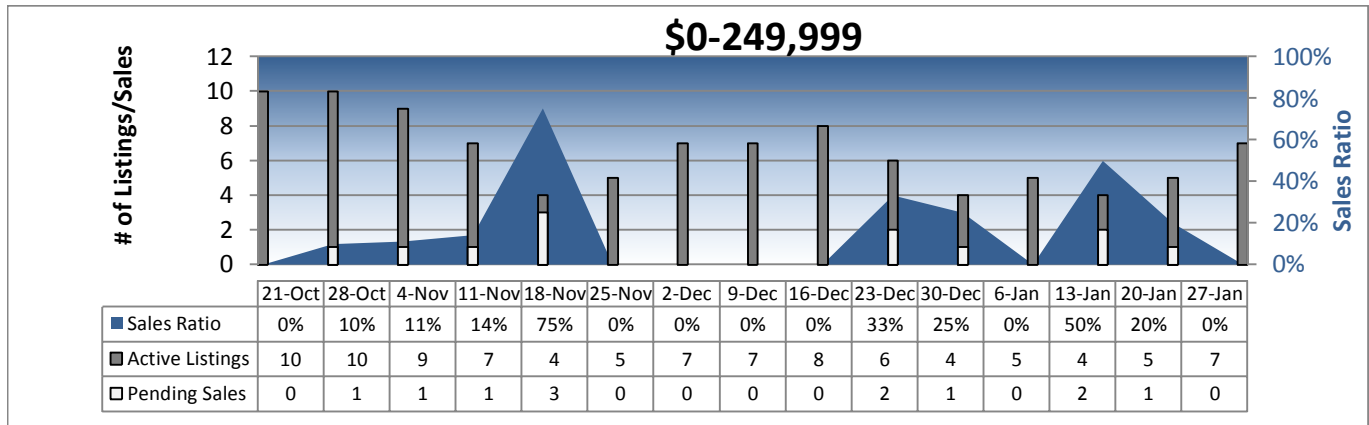

Area 500 - East Side-South Weekly Activity

Prepared by Windermere Real Estate/Mercer Island

Area 500 - East Side-South Weekly Activity

Prepared by Windermere Real Estate/Mercer Island