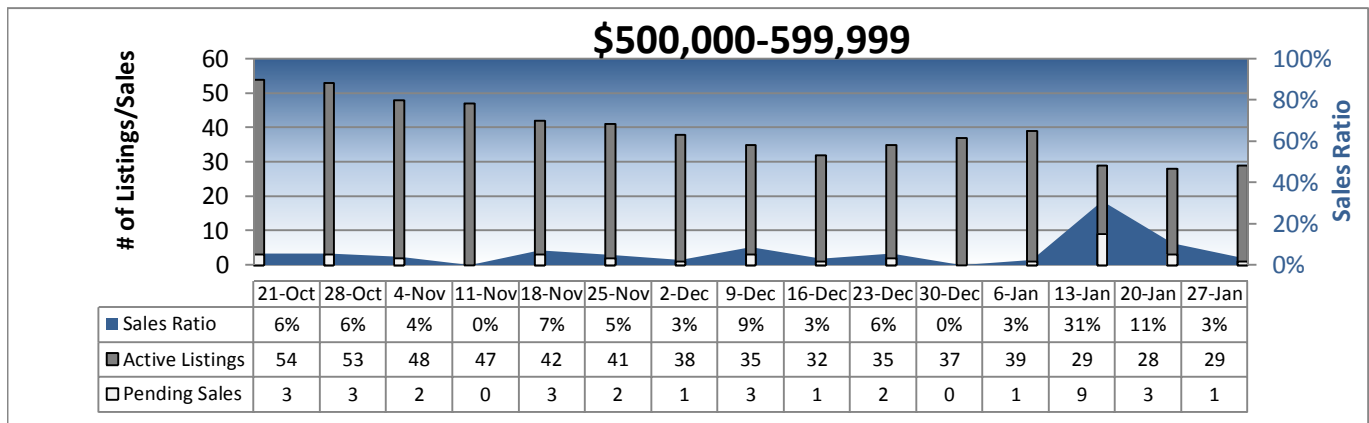

Area 500 - East Side-South Weekly Activity

Prepared by Windermere Real Estate/Mercer Island

Area 500 - East Side-South Weekly Activity

Prepared by Windermere Real Estate/Mercer Island