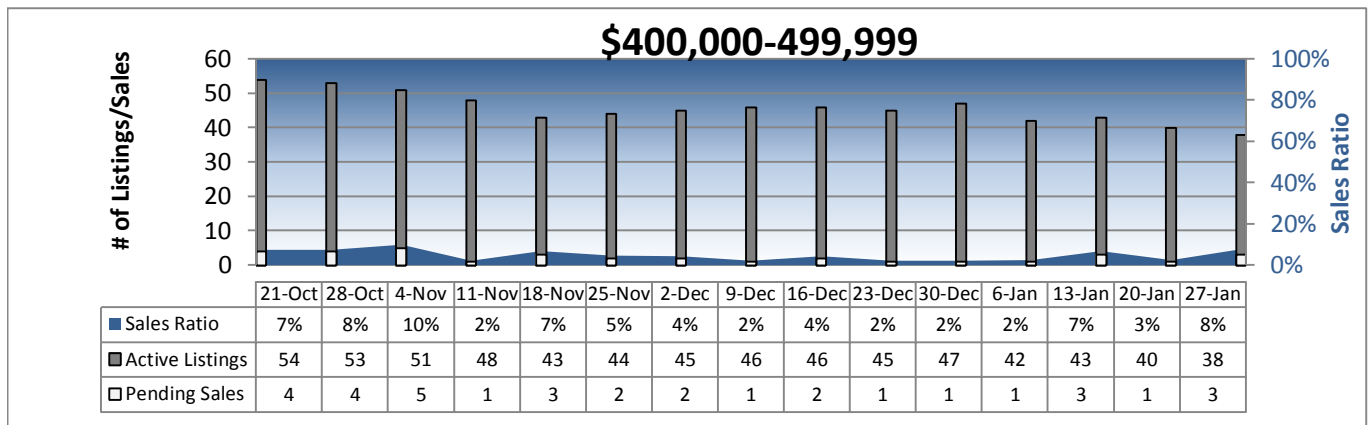

Area 500 - East Side-South Weekly Activity

Prepared by Windermere Real Estate/Mercer Island

Area 500 - East Side-South Weekly Activity

Prepared by Windermere Real Estate/Mercer Island