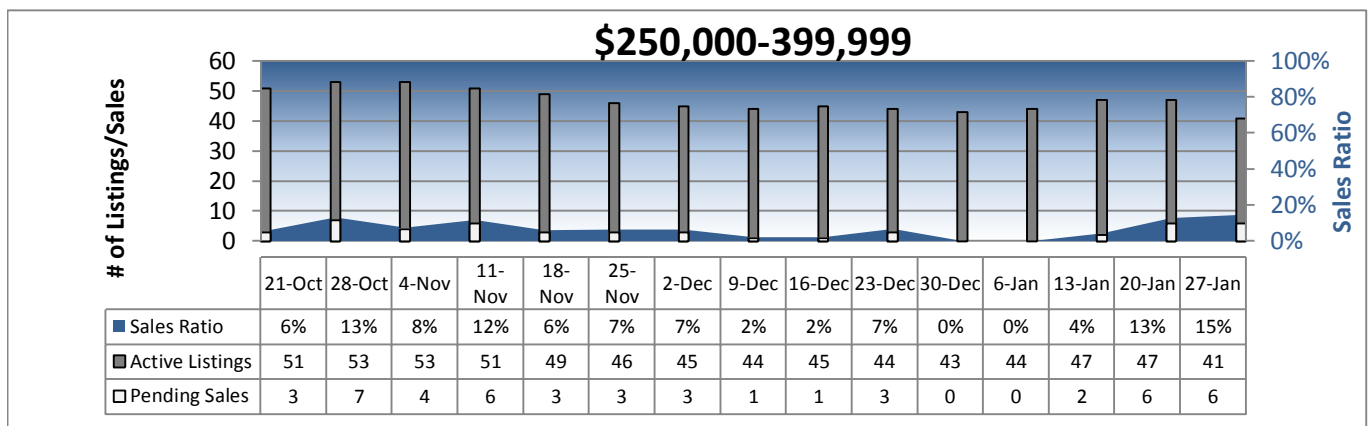

Area 500 - East Side-South Weekly Activity

Prepared by Windermere Real Estate/Mercer Island

Area 500 - East Side-South Weekly Activity

Prepared by Windermere Real Estate/Mercer Island