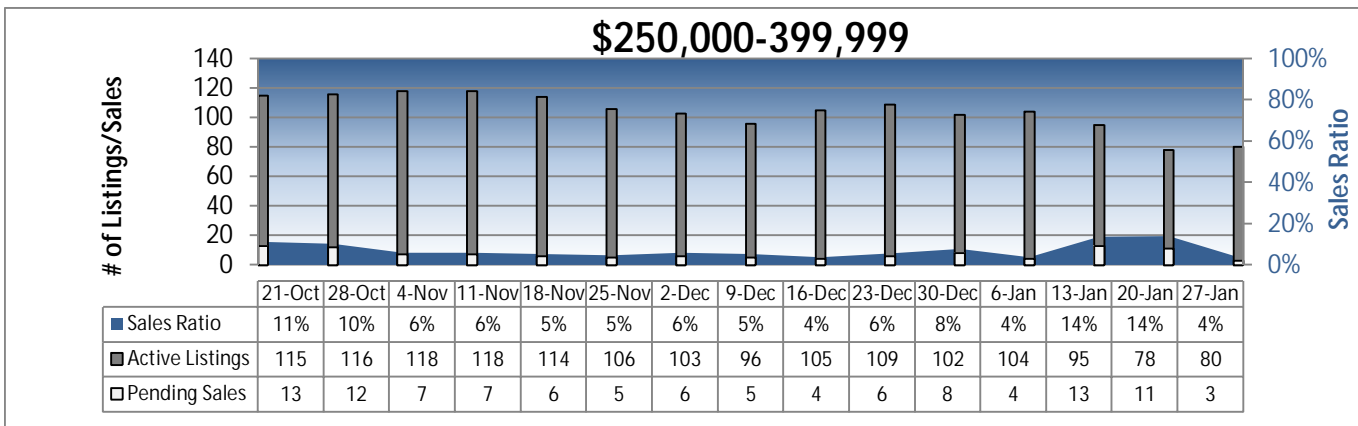

Area 140 - West Seattle Weekly Activity

Prepared by Windermere Real Estate/Mercer Island

Area 140 - West Seattle Weekly Activity

Prepared by Windermere Real Estate/Mercer Island