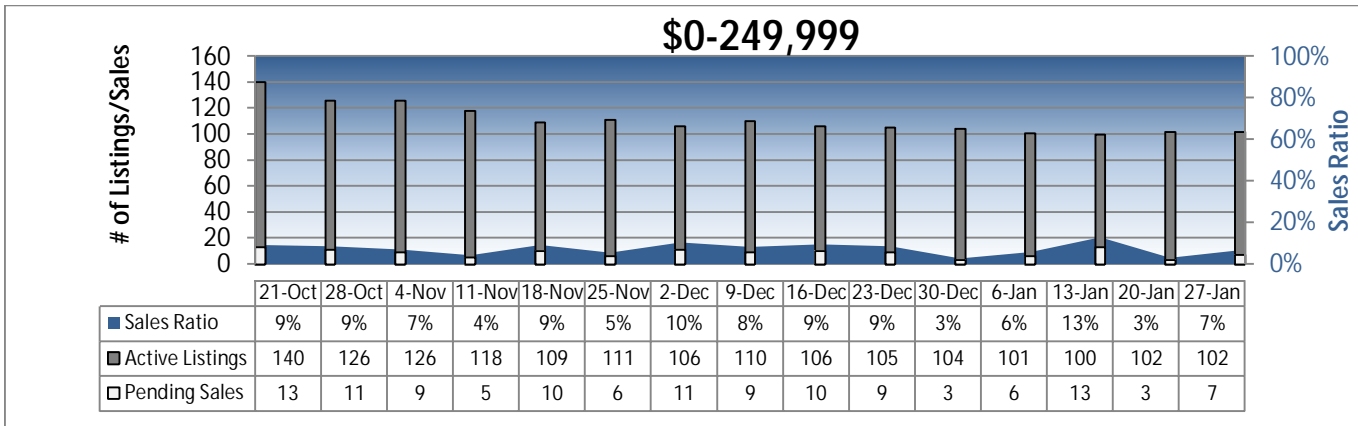

Area 140 - West Seattle Weekly Activity

Prepared by Windermere Real Estate/Mercer Island

Area 140 - West Seattle Weekly Activity

Prepared by Windermere Real Estate/Mercer Island