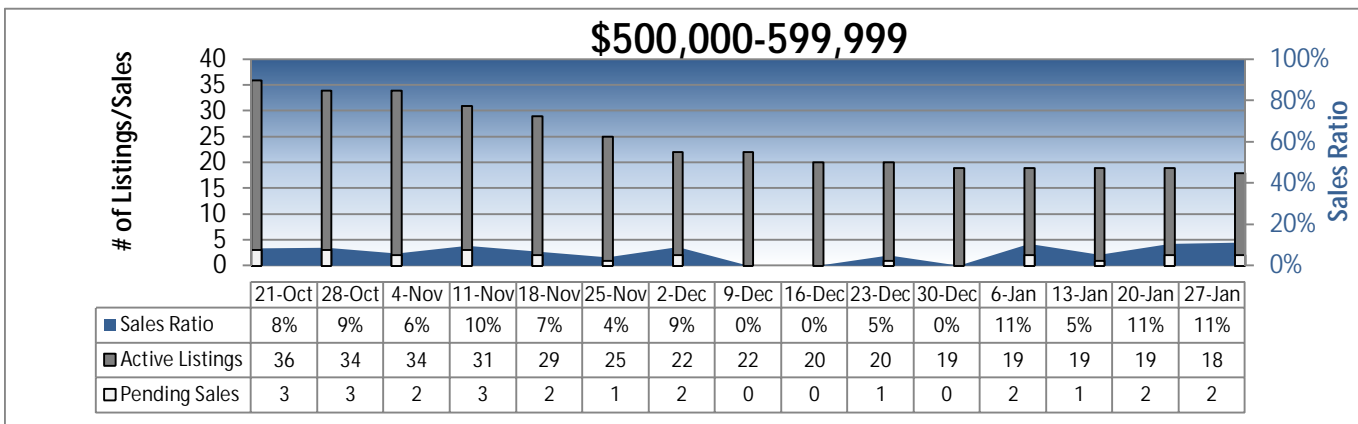

Area 140 - West Seattle Weekly Activity

Prepared by Windermere Real Estate/Mercer Island

Area 140 - West Seattle Weekly Activity

Prepared by Windermere Real Estate/Mercer Island