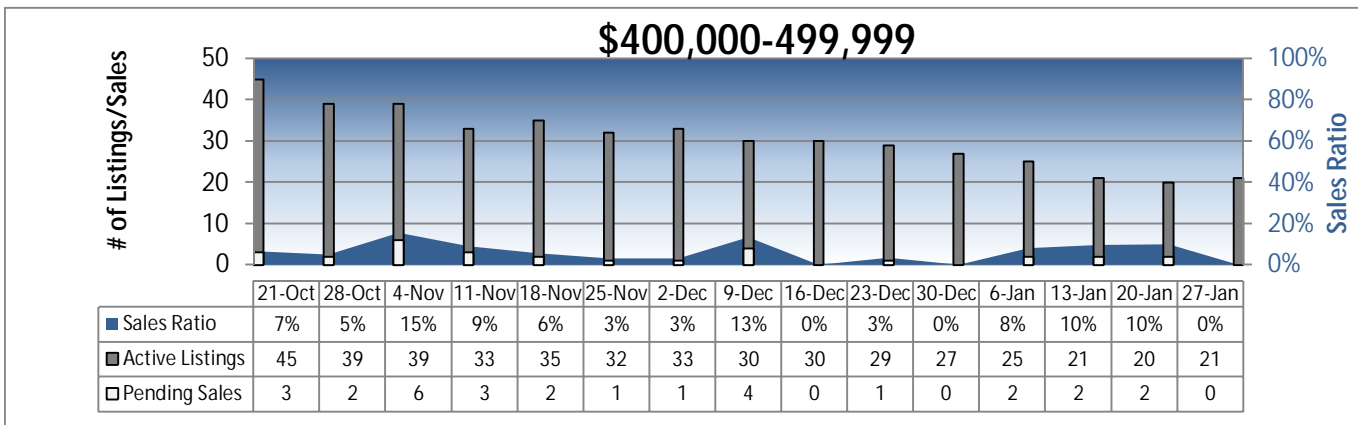

Area 140 - West Seattle Weekly Activity

Prepared by Windermere Real Estate/Mercer Island

Area 140 - West Seattle Weekly Activity

Prepared by Windermere Real Estate/Mercer Island