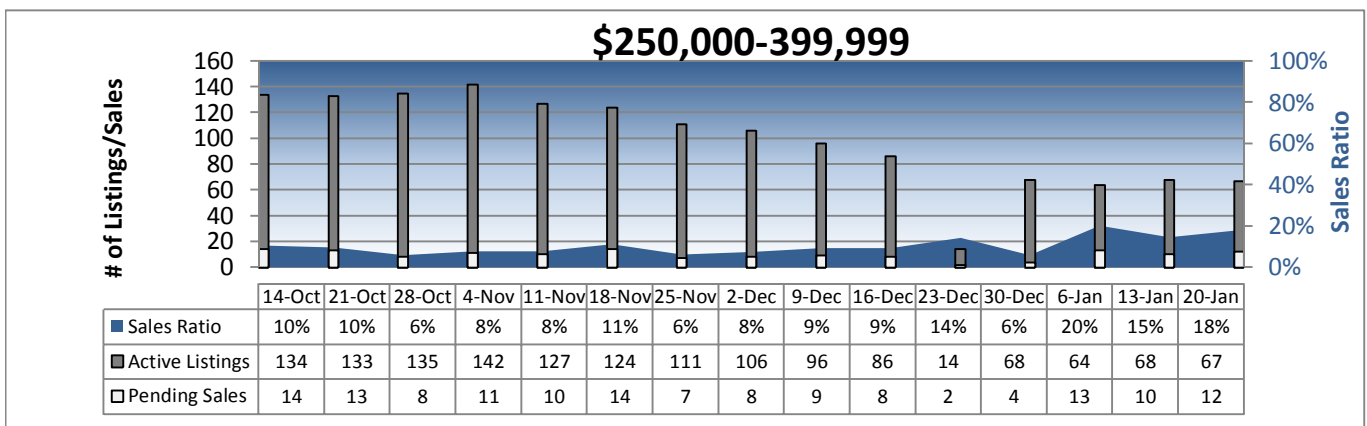

Area 705 - Ballard-Greenlake Weekly Activity

Prepared by Windermere Real Estate/Mercer Island

Area 705 - Ballard-Greenlake Weekly Activity

Prepared by Windermere Real Estate/Mercer Island