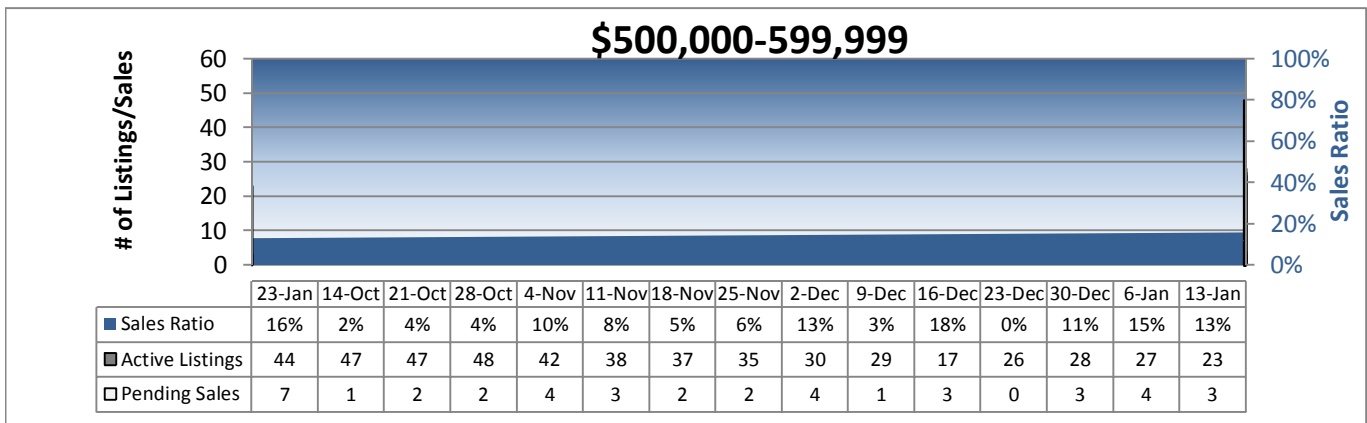

Area 705 - Ballard-Greenlake Weekly Activity

Prepared by Windermere Real Estate/Mercer Island

Area 705 - Ballard-Greenlake Weekly Activity

Prepared by Windermere Real Estate/Mercer Island