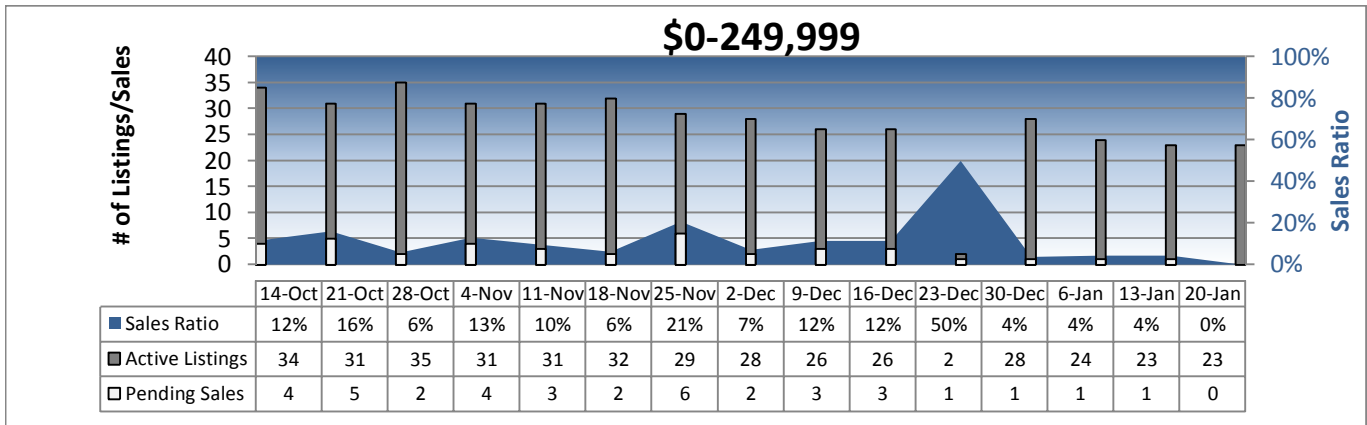

Area 705 - Ballard-Greenlake Weekly Activity

Prepared by Windermere Real Estate/Mercer Island

Area 705 - Ballard-Greenlake Weekly Activity

Prepared by Windermere Real Estate/Mercer Island