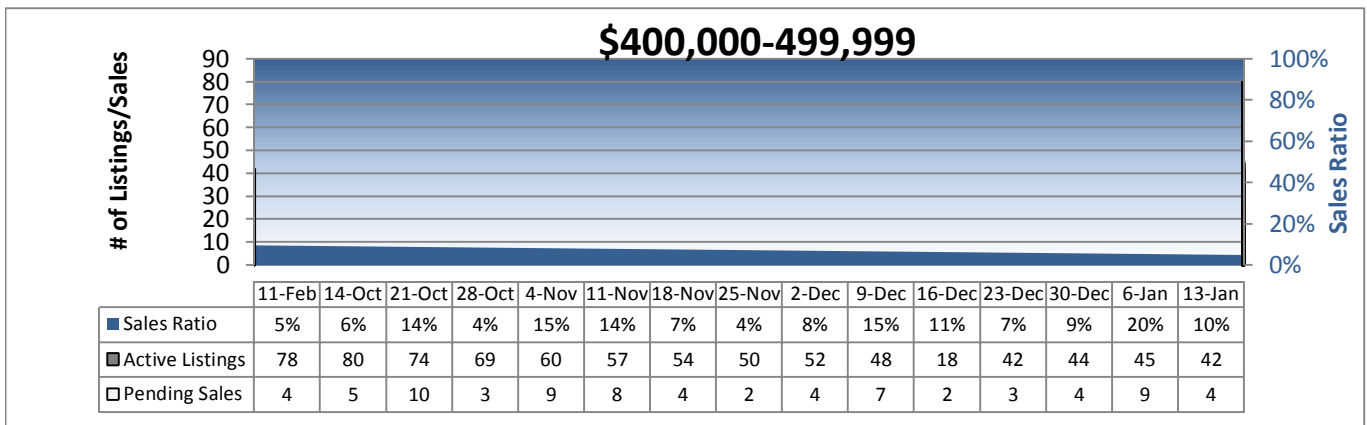

Area 705 - Ballard-Greenlake Weekly Activity

Prepared by Windermere Real Estate/Mercer Island

Area 705 - Ballard-Greenlake Weekly Activity

Prepared by Windermere Real Estate/Mercer Island