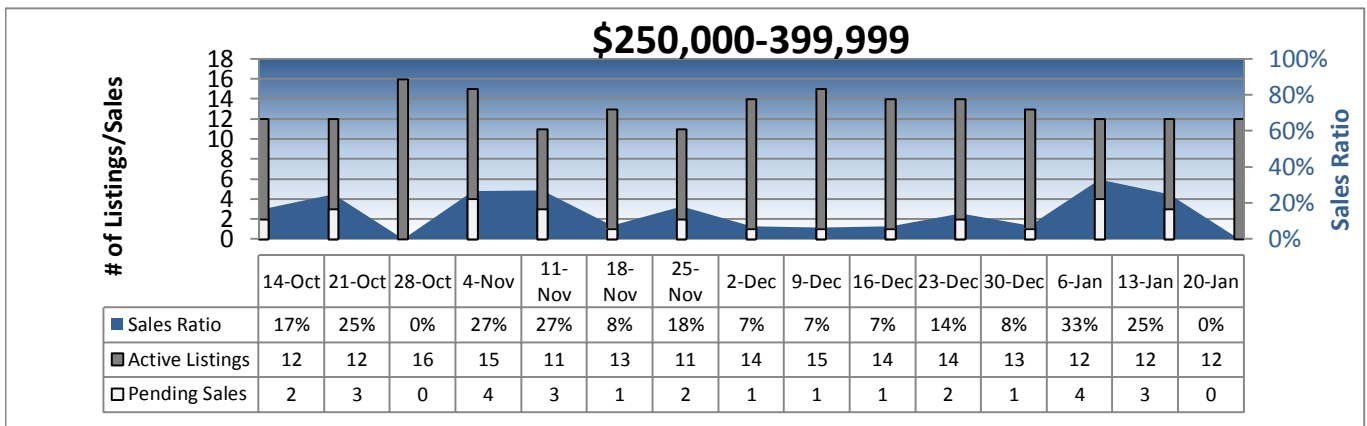

Area 700 - Queen Anne-Magnolia Weekly Activity

Prepared by Windermere Real Estate/Mercer Island

Area 700 - Queen Anne-Magnolia Weekly Activity

Prepared by Windermere Real Estate/Mercer Island

Area 700 - Queen Anne-Magnolia Weekly Activity