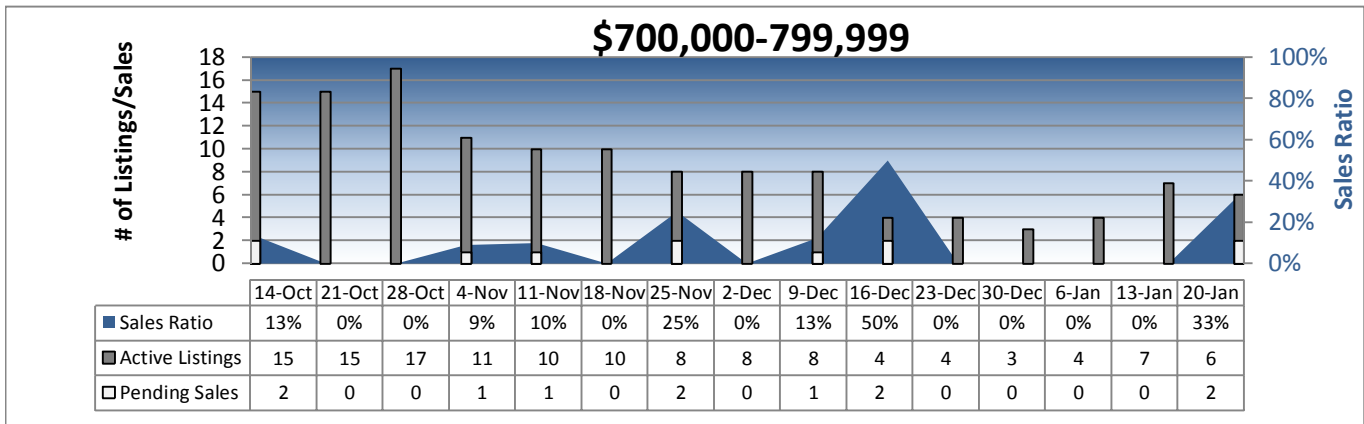

Area 700 - Queen Anne-Magnolia Weekly Activity

Prepared by Windermere Real Estate/Mercer Island

Area 700 - Queen Anne-Magnolia Weekly Activity

Prepared by Windermere Real Estate/Mercer Island

Area 700 - Queen Anne-Magnolia Weekly Activity