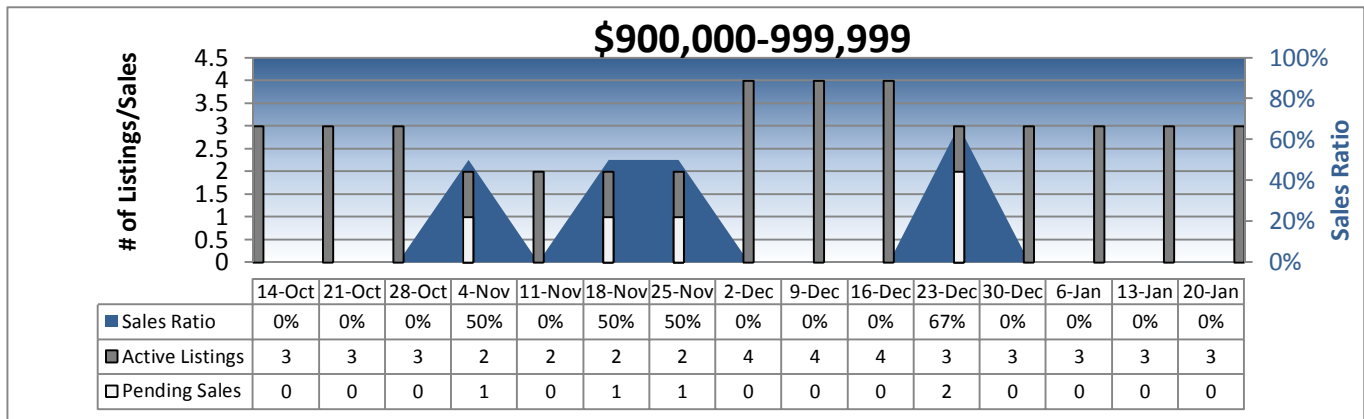

Area 700 - Queen Anne-Magnolia Weekly Activity

Prepared by Windermere Real Estate/Mercer Island

Area 700 - Queen Anne-Magnolia Weekly Activity

Prepared by Windermere Real Estate/Mercer Island

Area 700 - Queen Anne-Magnolia Weekly Activity