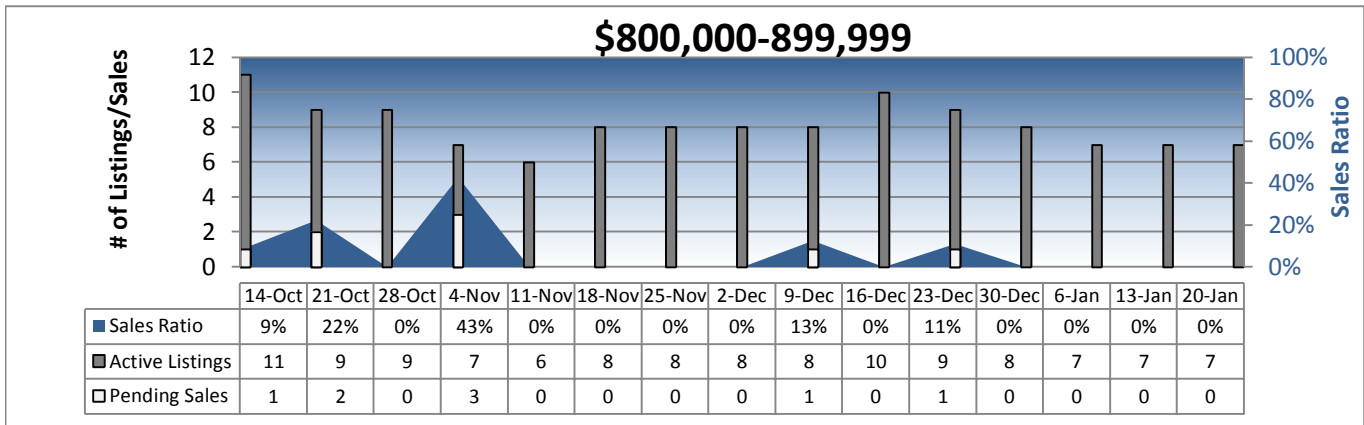

Area 700 - Queen Anne-Magnolia Weekly Activity

Prepared by Windermere Real Estate/Mercer Island

Area 700 - Queen Anne-Magnolia Weekly Activity

Prepared by Windermere Real Estate/Mercer Island

Area 700 - Queen Anne-Magnolia Weekly Activity