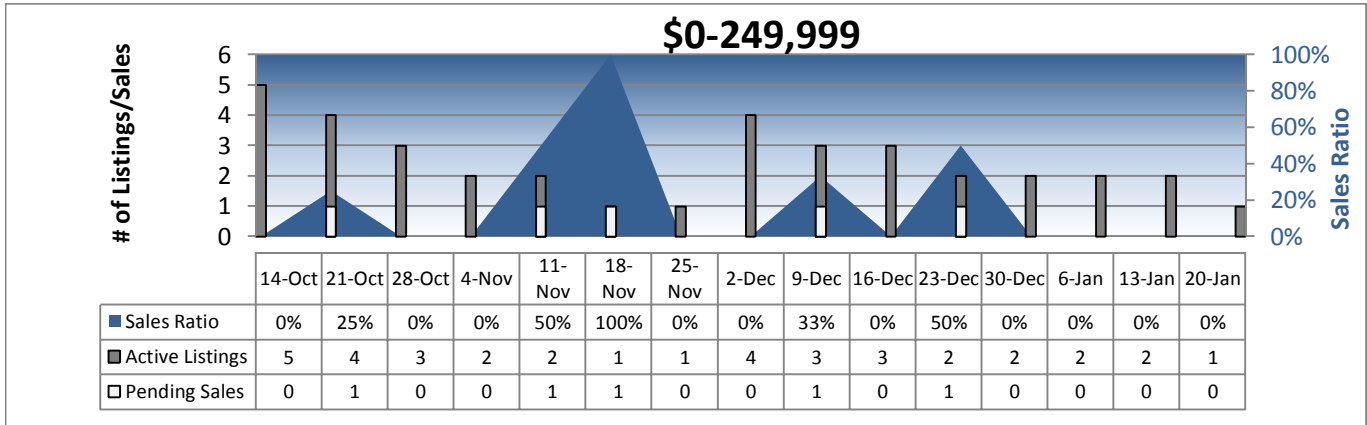

Area 700 - Queen Anne-Magnolia Weekly Activity

Prepared by Windermere Real Estate/Mercer Island

Area 700 - Queen Anne-Magnolia Weekly Activity

Prepared by Windermere Real Estate/Mercer Island

Area 700 - Queen Anne-Magnolia Weekly Activity