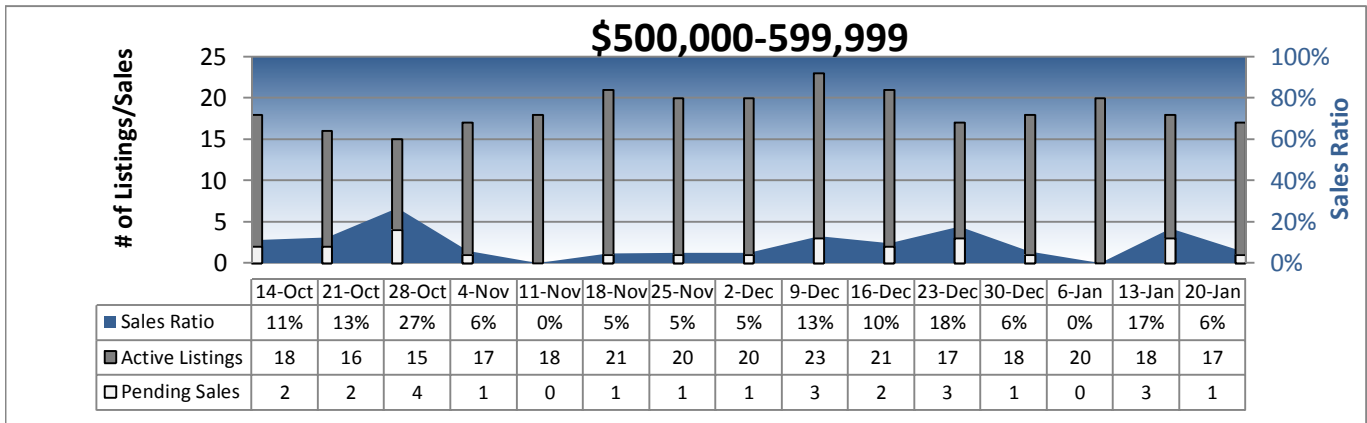

Area 700 - Queen Anne-Magnolia Weekly Activity

Prepared by Windermere Real Estate/Mercer Island

Area 700 - Queen Anne-Magnolia Weekly Activity

Prepared by Windermere Real Estate/Mercer Island

Area 700 - Queen Anne-Magnolia Weekly Activity