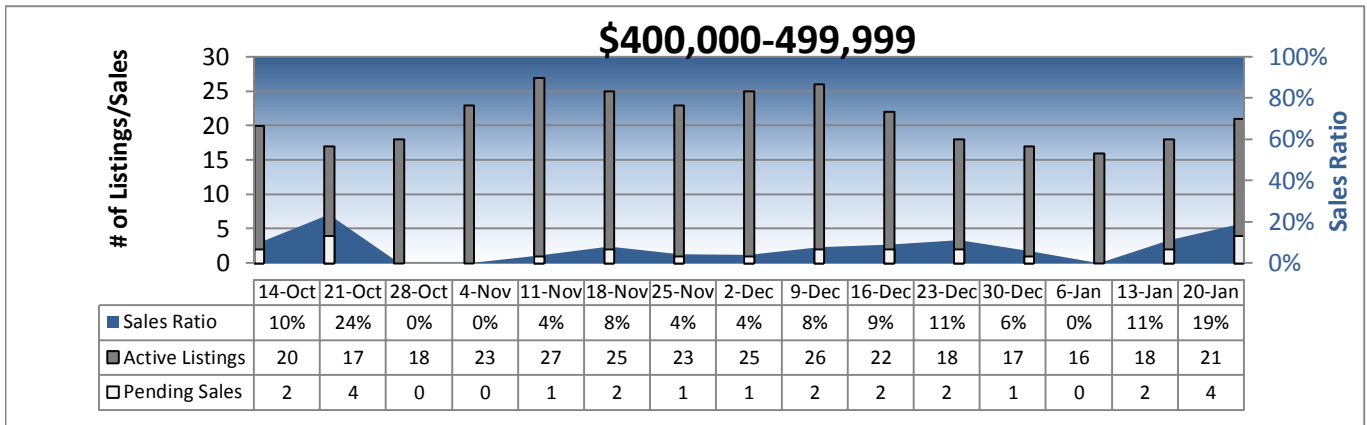

Area 700 - Queen Anne-Magnolia Weekly Activity

Prepared by Windermere Real Estate/Mercer Island

Area 700 - Queen Anne-Magnolia Weekly Activity

Prepared by Windermere Real Estate/Mercer Island

Area 700 - Queen Anne-Magnolia Weekly Activity