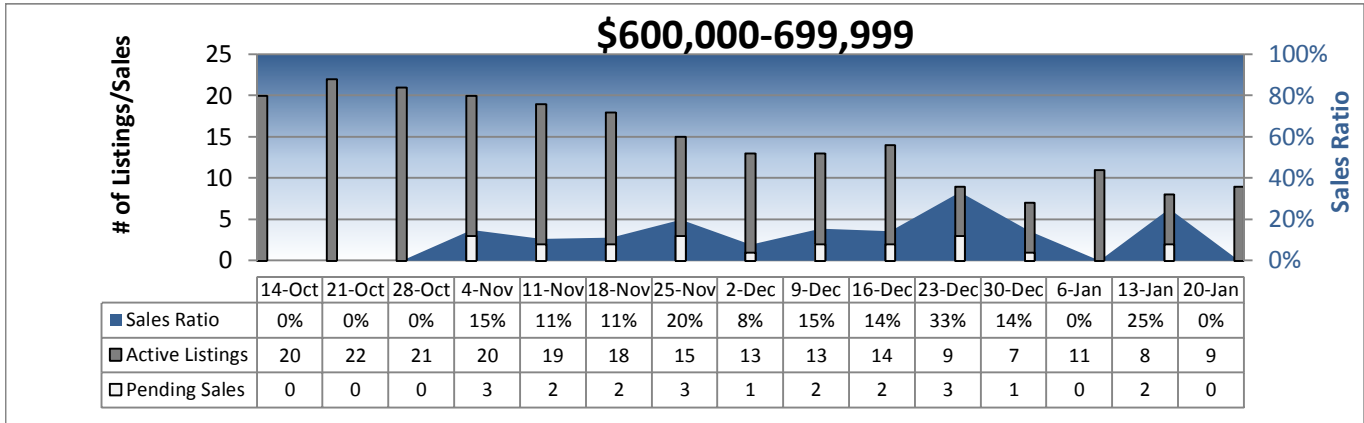

Area 700 - Queen Anne-Magnolia Weekly Activity

Prepared by Windermere Real Estate/Mercer Island

Area 700 - Queen Anne-Magnolia Weekly Activity

Prepared by Windermere Real Estate/Mercer Island

Area 700 - Queen Anne-Magnolia Weekly Activity