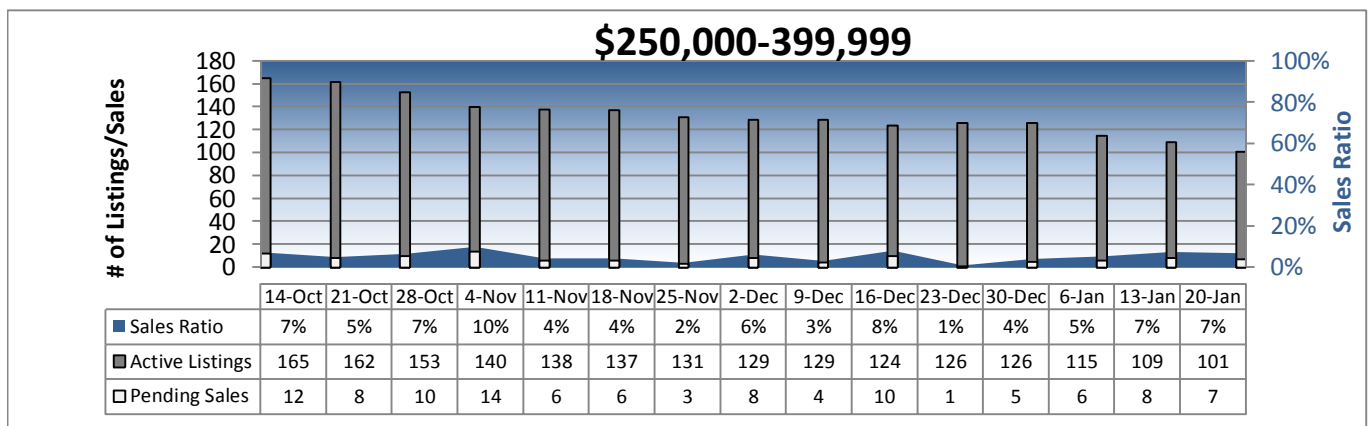

Area 540 - East of Lake Sammamish Weekly Activity

Prepared by Windermere Real Estate/Mercer Island

Area 540 - East of Lake Sammamish Weekly Activity

Prepared by Windermere Real Estate/Mercer Island