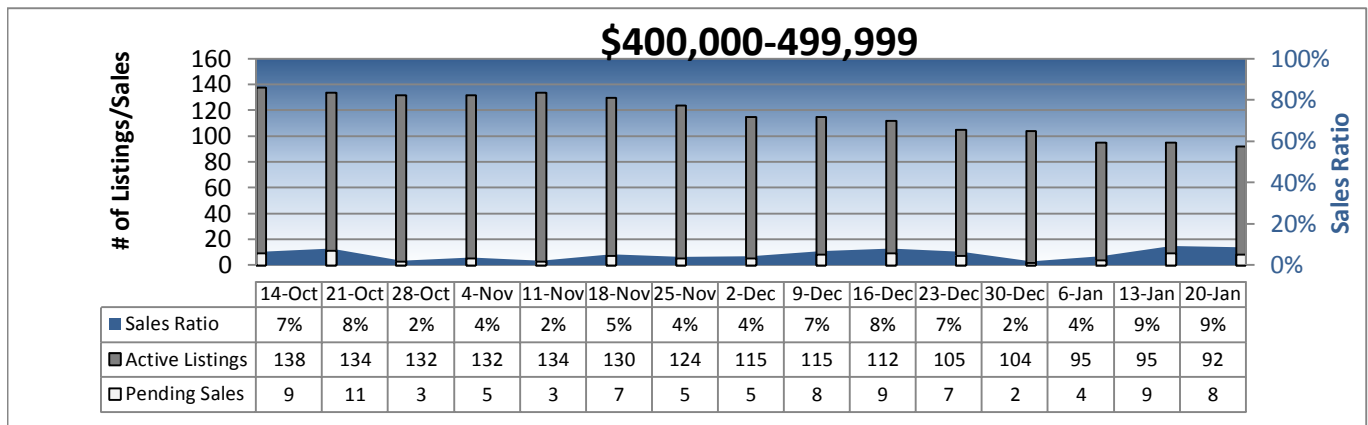

Area 540 - East of Lake Sammamish Weekly Activity

Prepared by Windermere Real Estate/Mercer Island

Area 540 - East of Lake Sammamish Weekly Activity

Prepared by Windermere Real Estate/Mercer Island