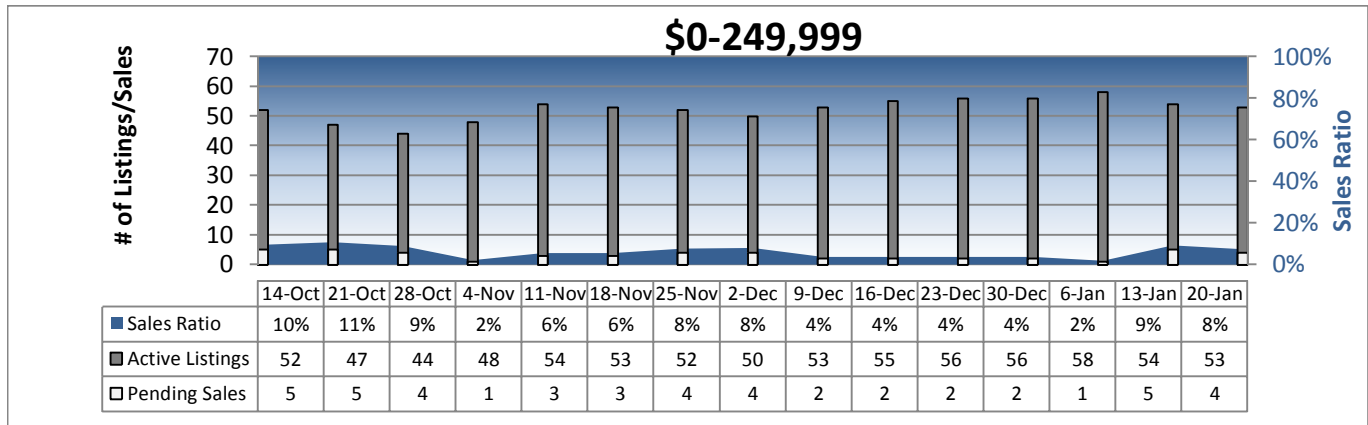

Area 540 - East of Lake Sammamish Weekly Activity

Prepared by Windermere Real Estate/Mercer Island

Area 540 - East of Lake Sammamish Weekly Activity

Prepared by Windermere Real Estate/Mercer Island