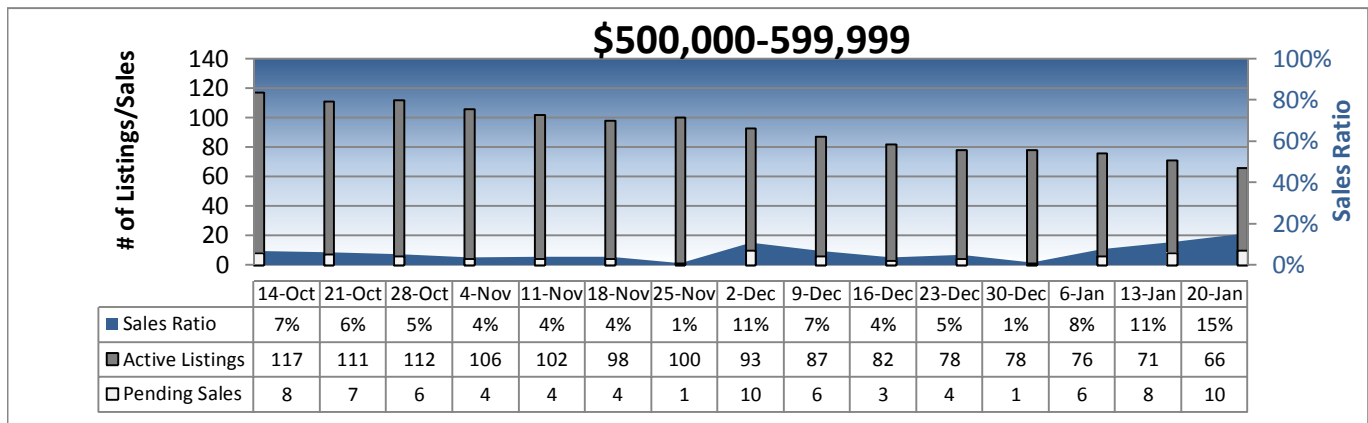

Area 540 - East of Lake Sammamish Weekly Activity

Prepared by Windermere Real Estate/Mercer Island

Area 540 - East of Lake Sammamish Weekly Activity

Prepared by Windermere Real Estate/Mercer Island