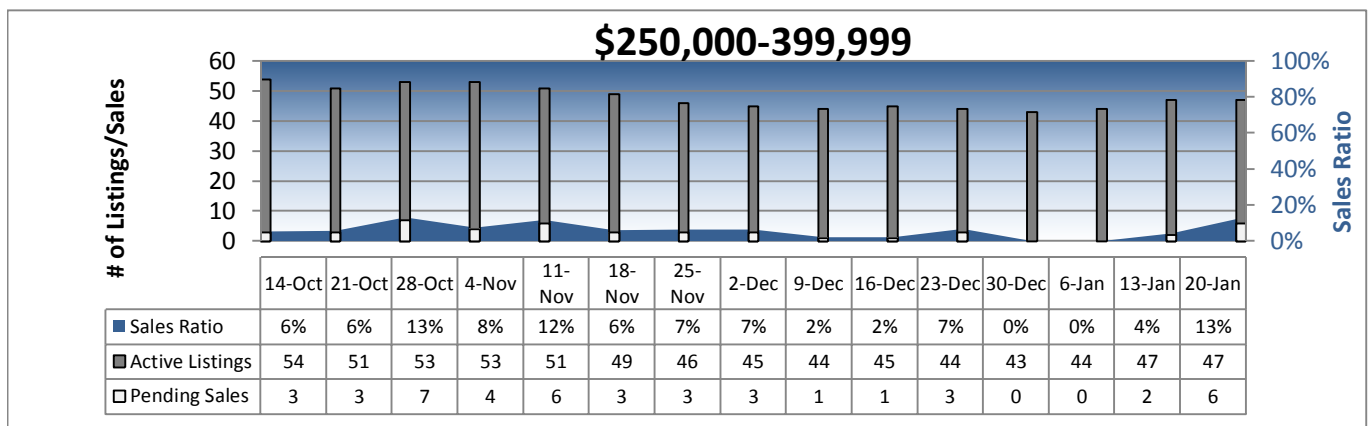

Area 500 - East Side-South Weekly Activity

Prepared by Windermere Real Estate/Mercer Island

Area 500 - East Side-South Weekly Activity

Prepared by Windermere Real Estate/Mercer Island