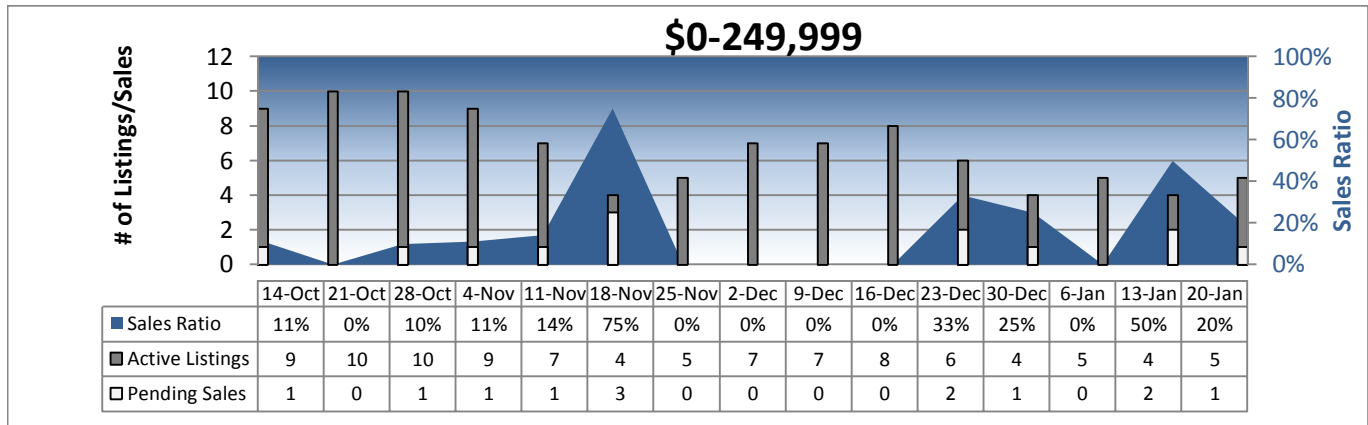

Area 500 - East Side-South Weekly Activity

Prepared by Windermere Real Estate/Mercer Island

Area 500 - East Side-South Weekly Activity

Prepared by Windermere Real Estate/Mercer Island