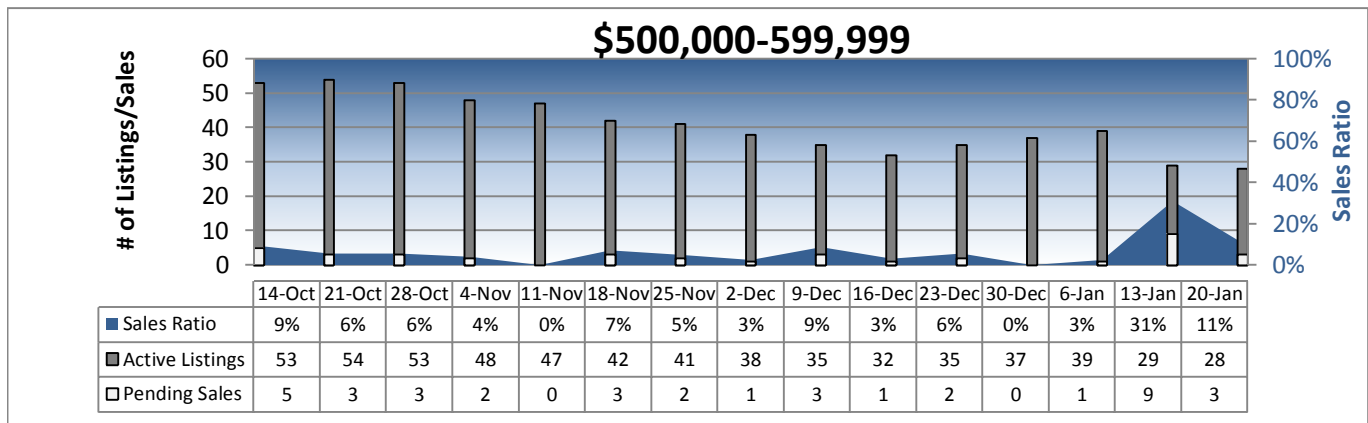

Area 500 - East Side-South Weekly Activity

Prepared by Windermere Real Estate/Mercer Island

Area 500 - East Side-South Weekly Activity

Prepared by Windermere Real Estate/Mercer Island