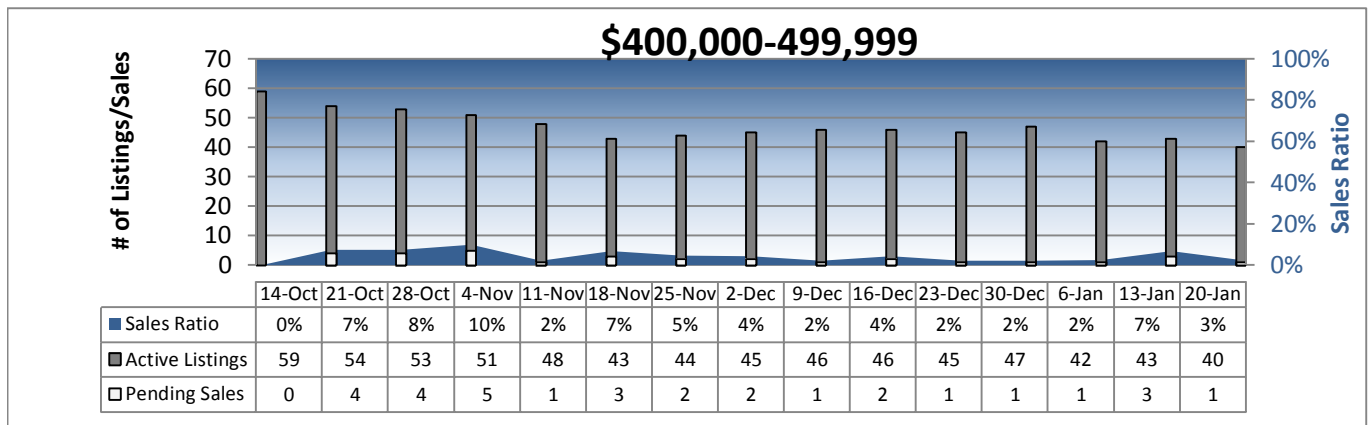

Area 500 - East Side-South Weekly Activity

Prepared by Windermere Real Estate/Mercer Island

Area 500 - East Side-South Weekly Activity

Prepared by Windermere Real Estate/Mercer Island