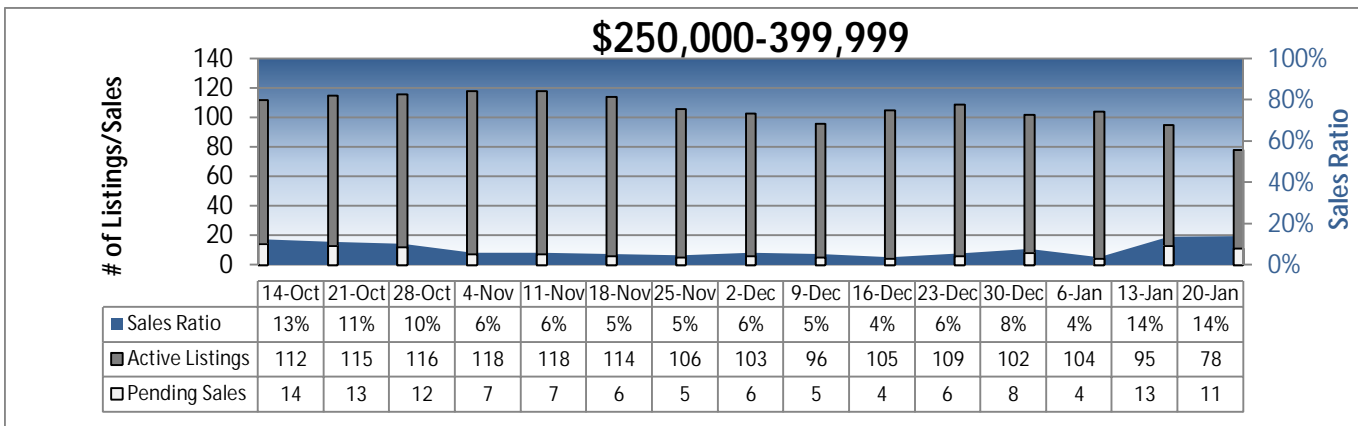

# Area 140 - West Seattle Weekly Activity

Prepared by Windermere Real Estate/Mercer Island