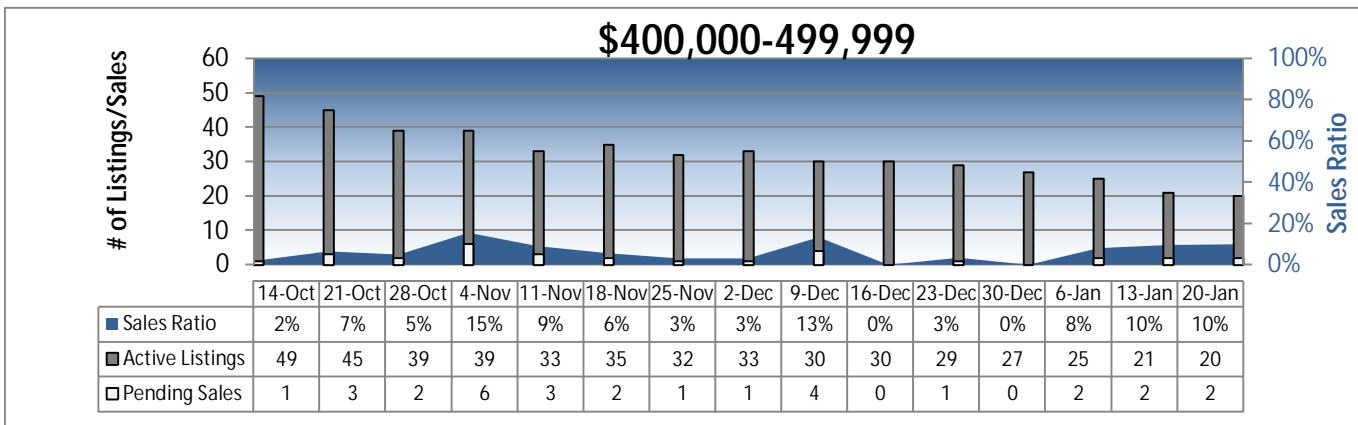

# Area 140 - West Seattle Weekly Activity

Prepared by Windermere Real Estate/Mercer Island