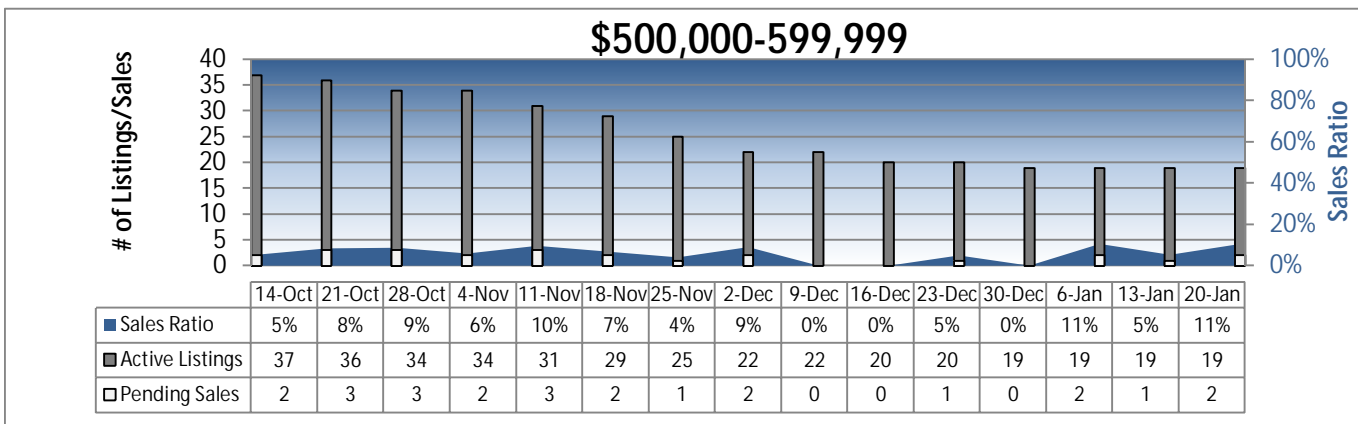

# Area 140 - West Seattle Weekly Activity

Prepared by Windermere Real Estate/Mercer Island