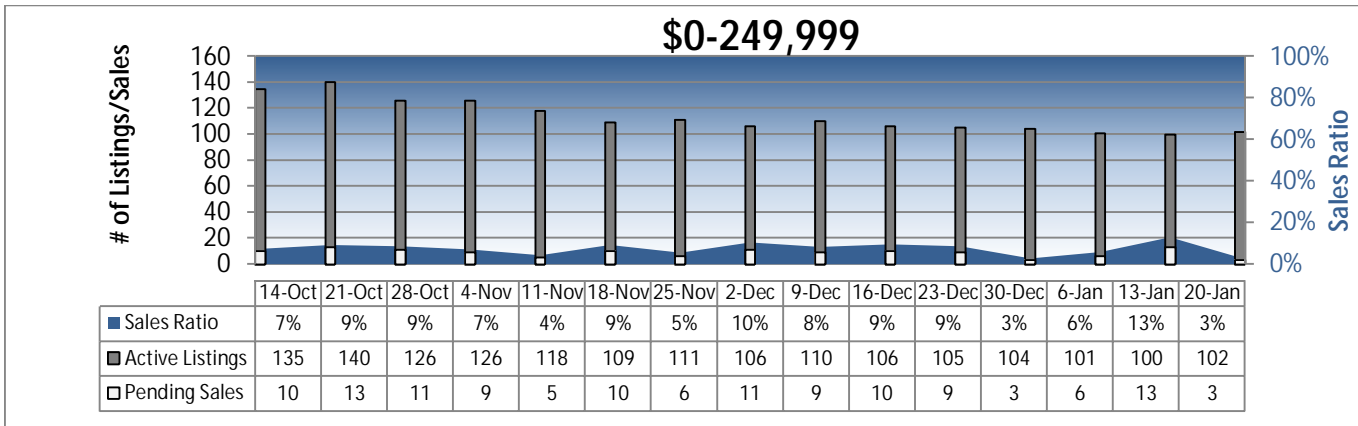

# Area 140 - West Seattle Weekly Activity

Prepared by Windermere Real Estate/Mercer Island